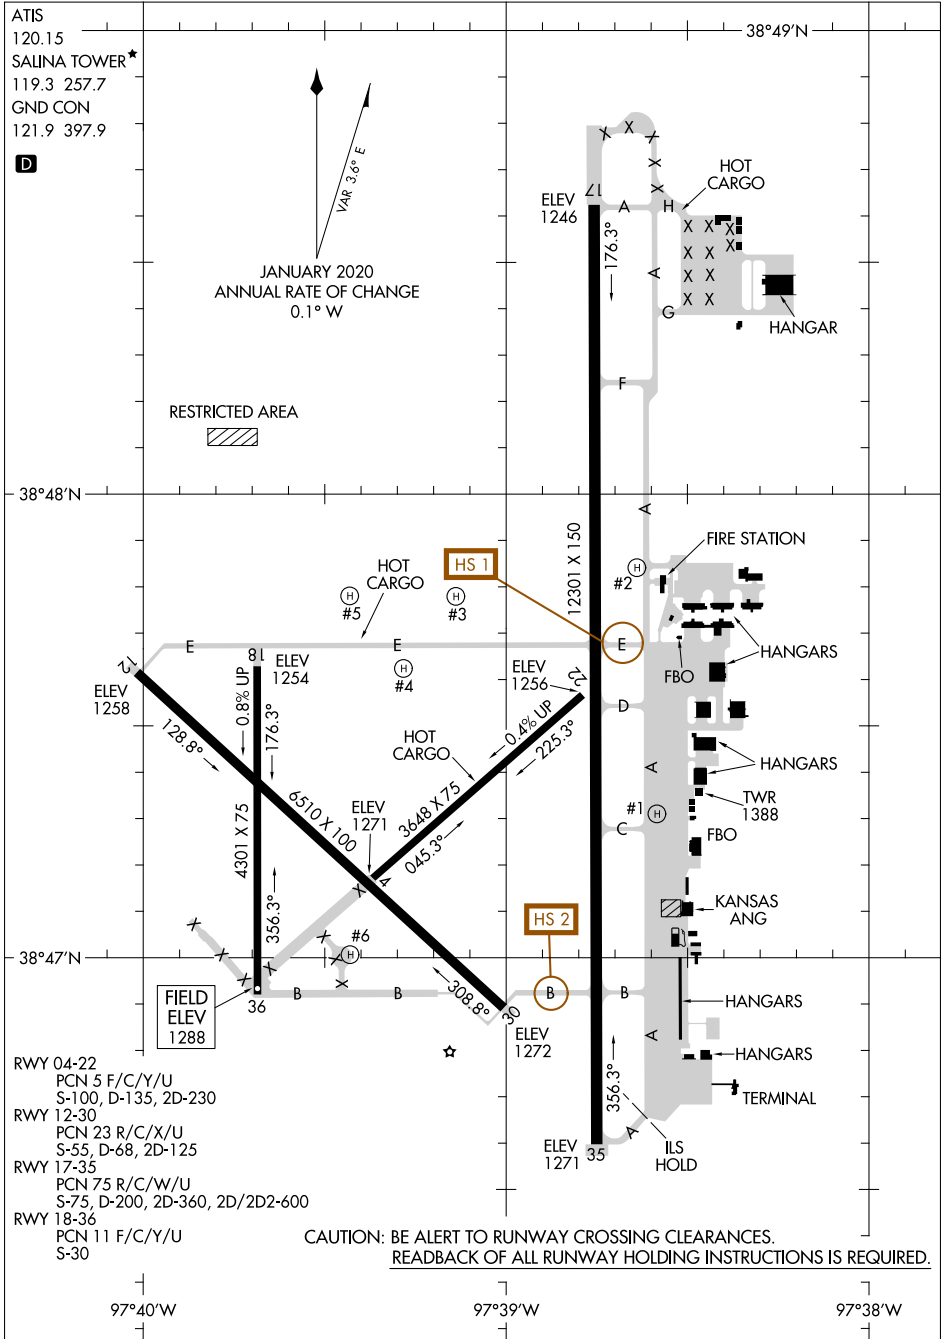

AIRPORT DIAGRAM

AL-362 (FAA)

SALINA RGNL (SLN)
SALINA, KANSAS

NC-2, 23 MAR 2023 to 20 APR 2023

NC-2, 23 MAR 2023 to 20 APR 2023

**CAUTION: BE ALERT TO RUNWAY CROSSING CLEARANCES.
READEBACK OF ALL RUNWAY HOLDING INSTRUCTIONS IS REQUIRED.**