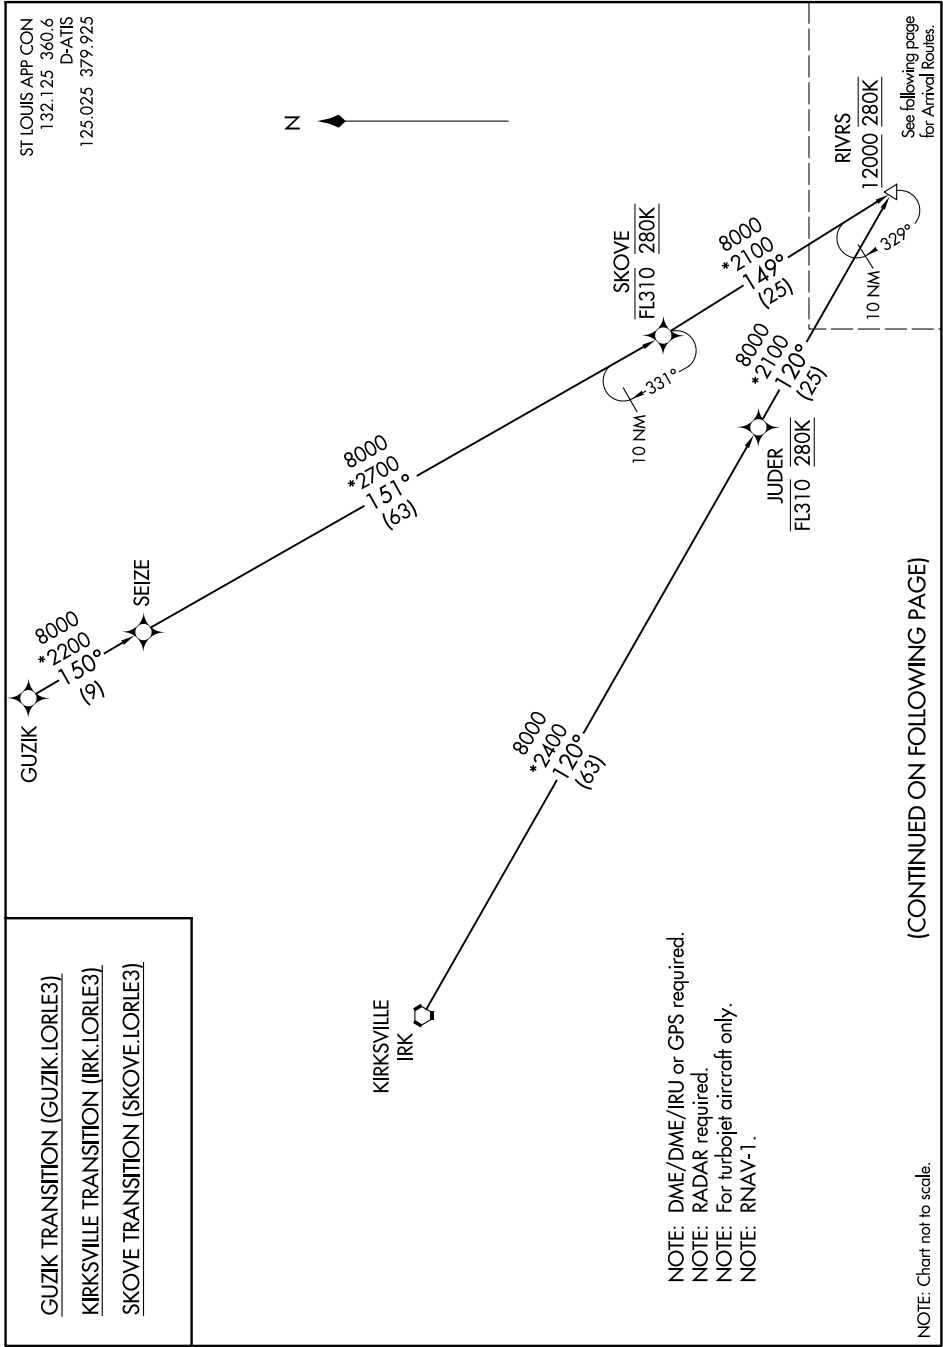

LORLE THREE ARRIVAL (RNAV) Transition Routes

ST. LOUIS, MISSOURI

ST LOUIS APP CON  
132.125 360.6  
D-ATIS  
125.025 379.925

NC-3, 23 MAR 2023 to 20 APR 2023

NC-3, 23 MAR 2023 to 20 APR 2023