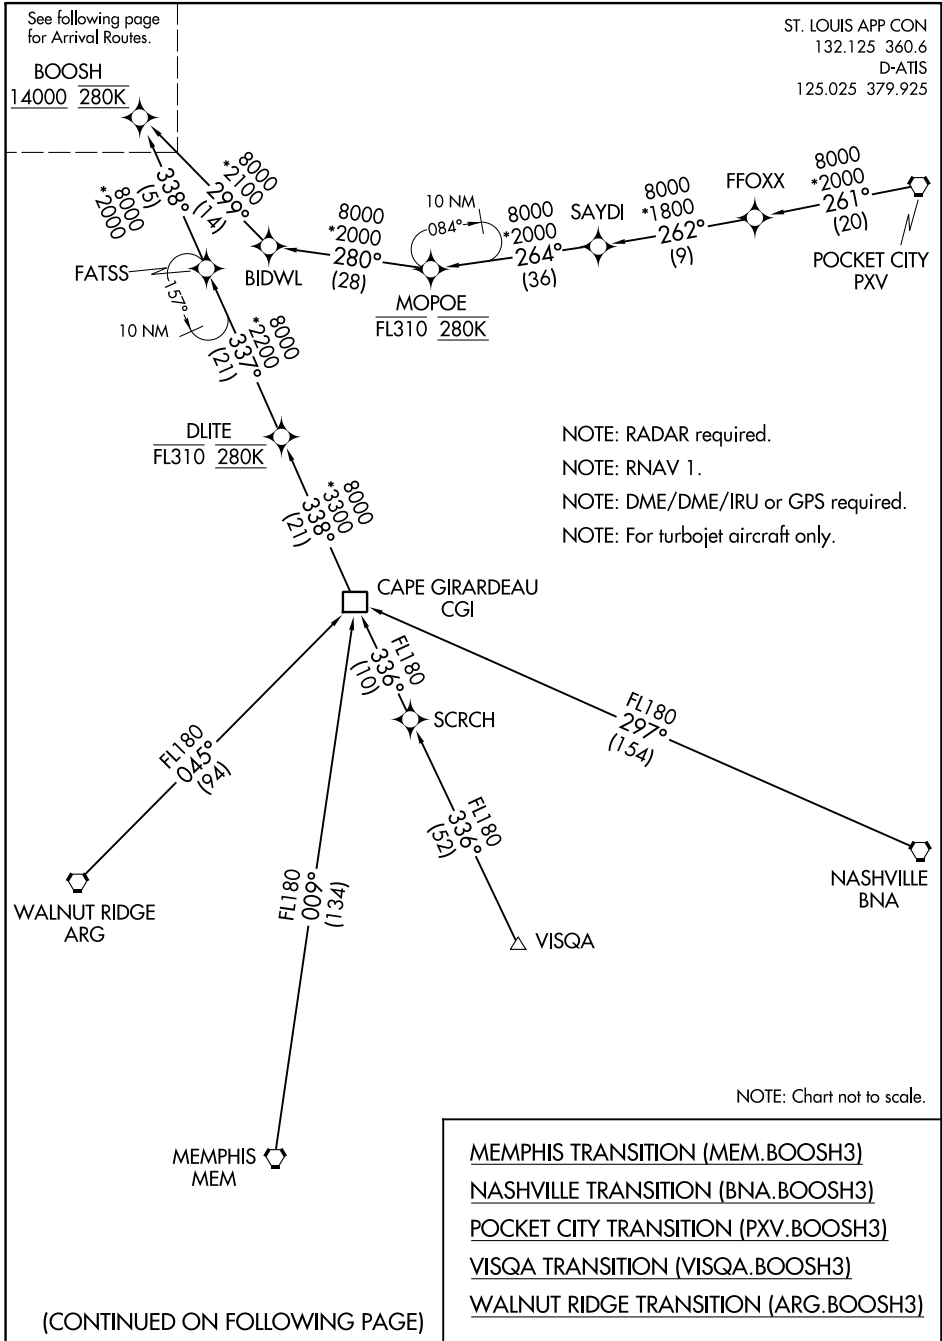

BOOSH THREE ARRIVAL (RNAV) Transition Routes

ST LOUIS LAMBERT INTL (STL)
ST. LOUIS, MISSOURI

See following page
for Arrival Routes.

ST. LOUIS APP CON
132.125 360.6
D-ATIS
125.025 379.925

BOOSH
14000 280K

NC-3, 23 MAR 2023 to 20 APR 2023

NC-3, 23 MAR 2023 to 20 APR 2023