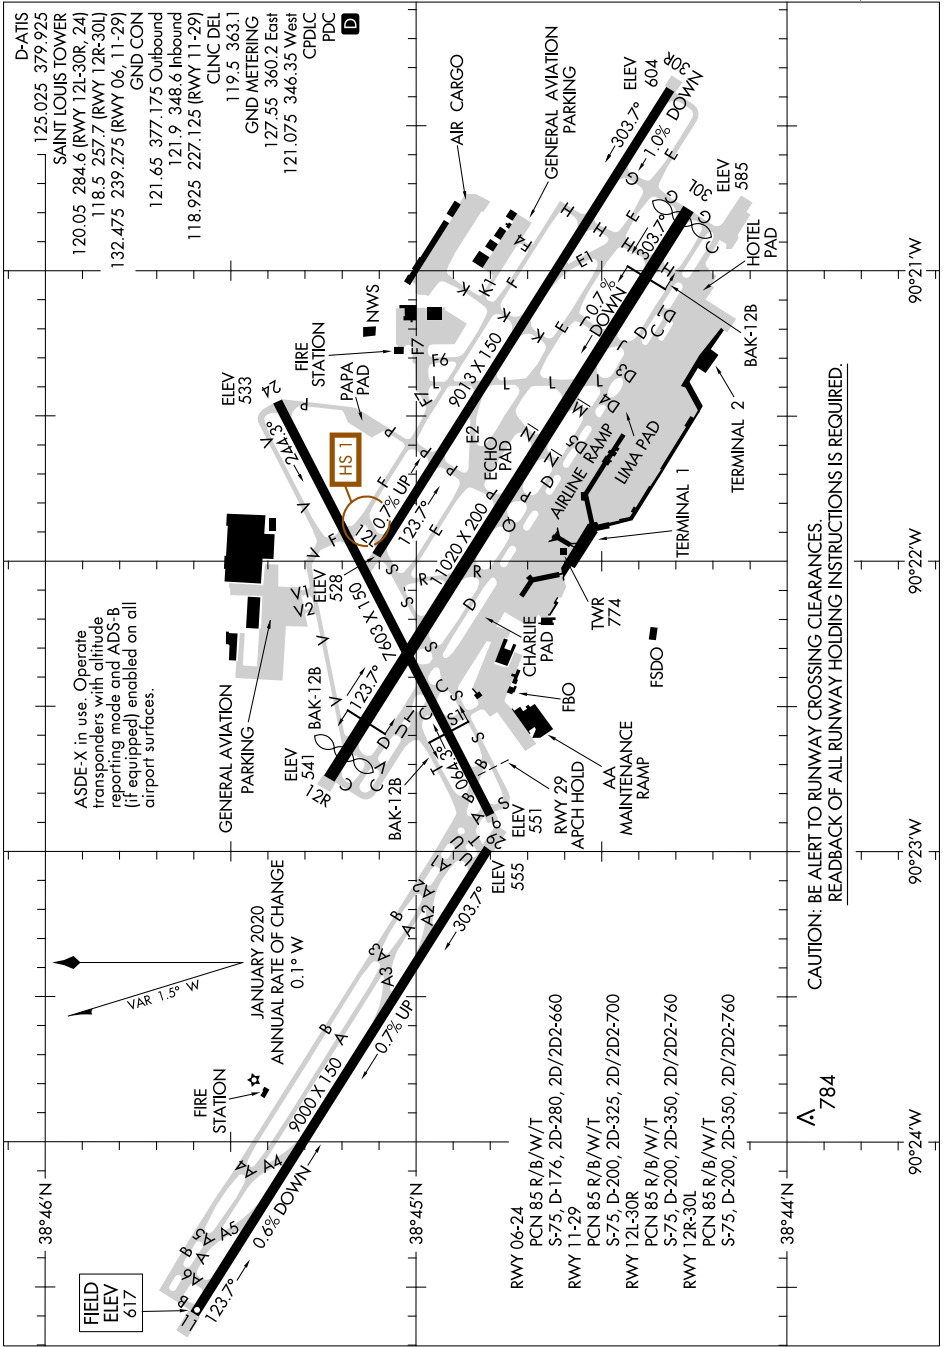

AIRPORT DIAGRAM

ST LOUIS LAMBERT INTL (STL)

ST LOUIS, MISSOURI

AL-360 (FAA)

NC-3, 23 MAR 2023 to 20 APR 2023

FIELD ELEV 617

ASDE-X in use. Operate transponders with altitude reporting mode and ADS-B (if equipped) enabled on all airport surfaces.

CAUTION: BE ALERT TO RUNWAY CROSSING CLEARANCES. READBACK OF ALL RUNWAY HOLDING INSTRUCTIONS IS REQUIRED.

A 784

AIRPORT DIAGRAM

ST LOUIS, MISSOURI
ST LOUIS LAMBERT INTL (STL)

NC-3, 23 MAR 2023 to 20 APR 2023