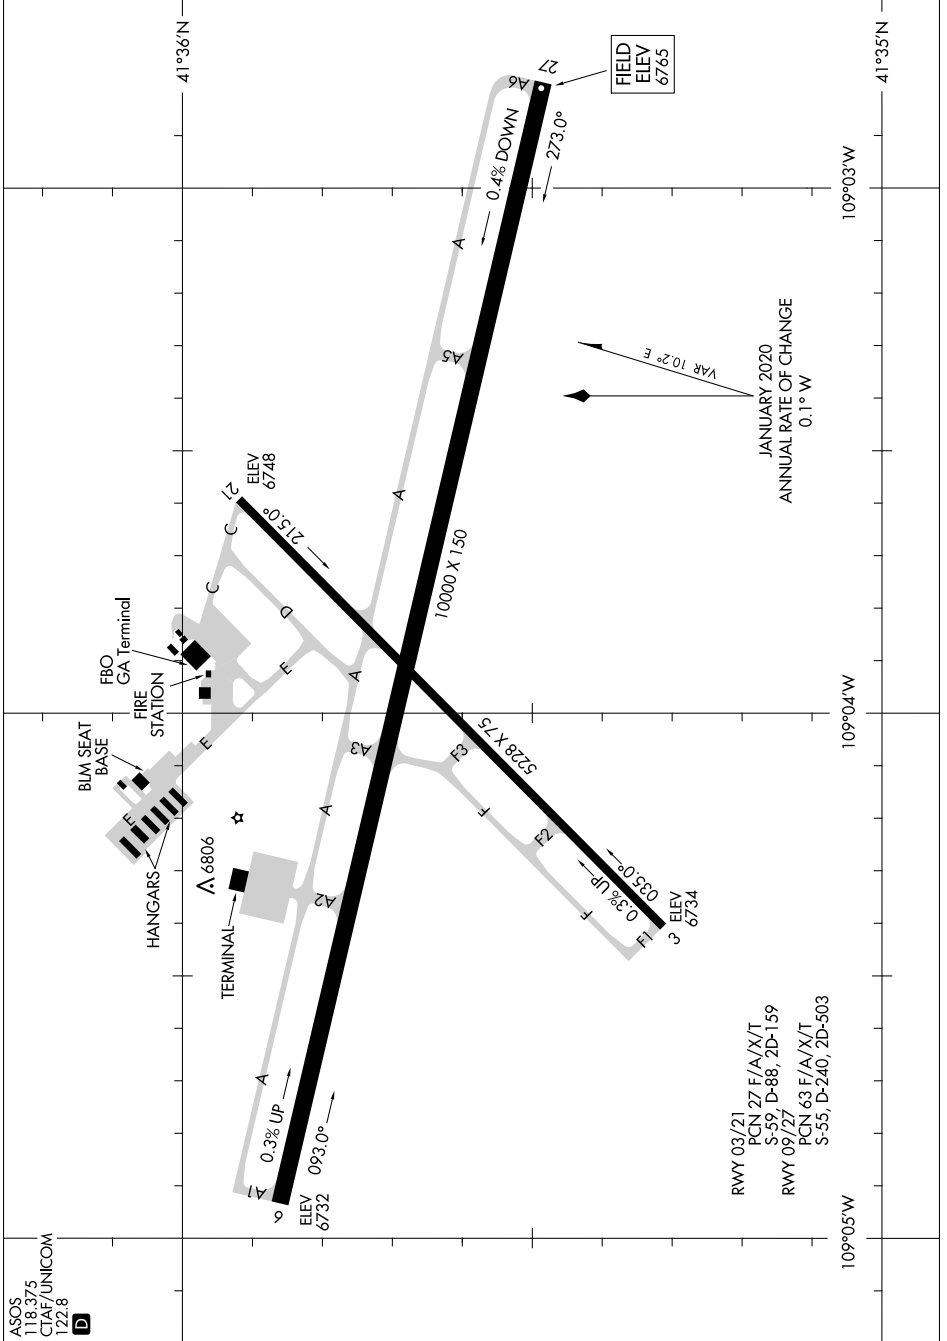

AIRPORT DIAGRAM

AL-353 (FAA)

SOUTHWEST WYOMING RGNL (R.K.S)

ROCK SPRINGS, WYOMING

NW-1, 23 MAR 2023 to 20 APR 2023

NW-1, 23 MAR 2023 to 20 APR 2023

ASOS
118.375
CTAF/UNICOM
122.8
D

AIRPORT DIAGRAM

ROCK SPRINGS, WYOMING

SOUTHWEST WYOMING RGNL (R.K.S)