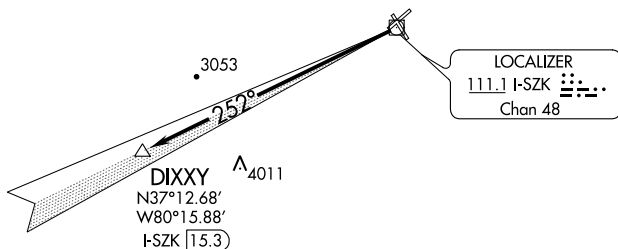

TOP ALTITUDE:
4200

NOTE: RADAR required.

NOTE: DME required.

TAKEOFF MINIMUMS:

Rwys 6, 16, 34: NA - ATC.

Rwy 24: Standard with minimum climb
of 242' per NM to 2800.

NOTE: Chart not to scale.

DEPARTURE ROUTE DESCRIPTION

TAKEOFF RUNWAY 24: Climb on I-SZK LDA Localizer west course to 4200 to DIXXY I-SZK 15.3 DME. Expect RADAR vectors to filed/assigned route.

DIXXY EIGHT DEPARTURE

(DIXXY8.DIXXY) 15AUG19

ROANOKE, VIRGINIA

ROANOKE/BLACKSBURG RGNL (WOODRUM FLD) (R.O.A.)