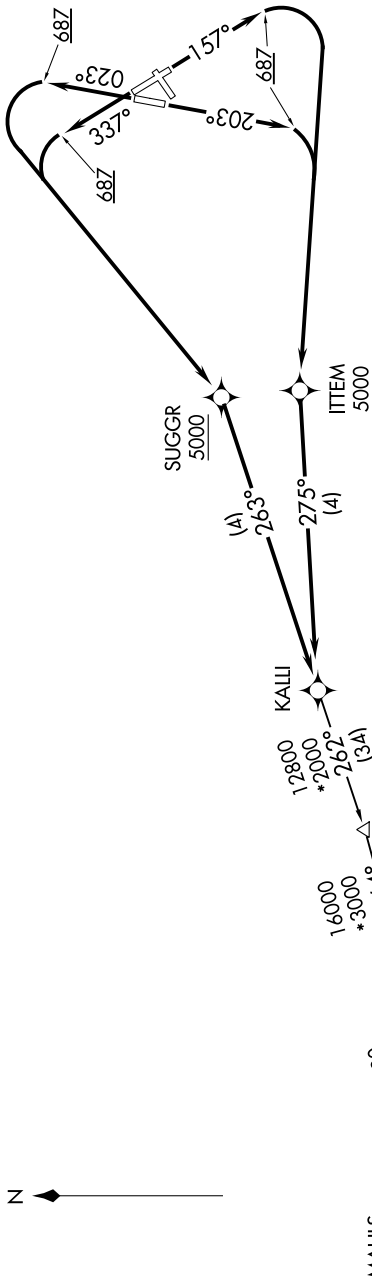

KALLI SEVEN DEPARTURE (RNAV)

TOP ALTITUDE:
5000

TAKEOFF MINIMUMS

Rwys 2, 16, 20, 34: Standard with minimum climb of 500' per NM to 687.

- ATIS 119.15 263.025
- CINC DEL 127.55 348.6
- GND CON 121.9 348.6
- RICHMOND TOWER 121.1 257.8
- POTOMAC DEP CON 126.75 307.2

MAULS

FUBLL

NOTE: DME/DME/IRU or GPS required.
 NOTE: RNAV 1.
 NOTE: RADAR required for non-GPS equipped aircraft.

NOTE: Chart not to scale.

(NARRATIVE ON FOLLOWING PAGE)