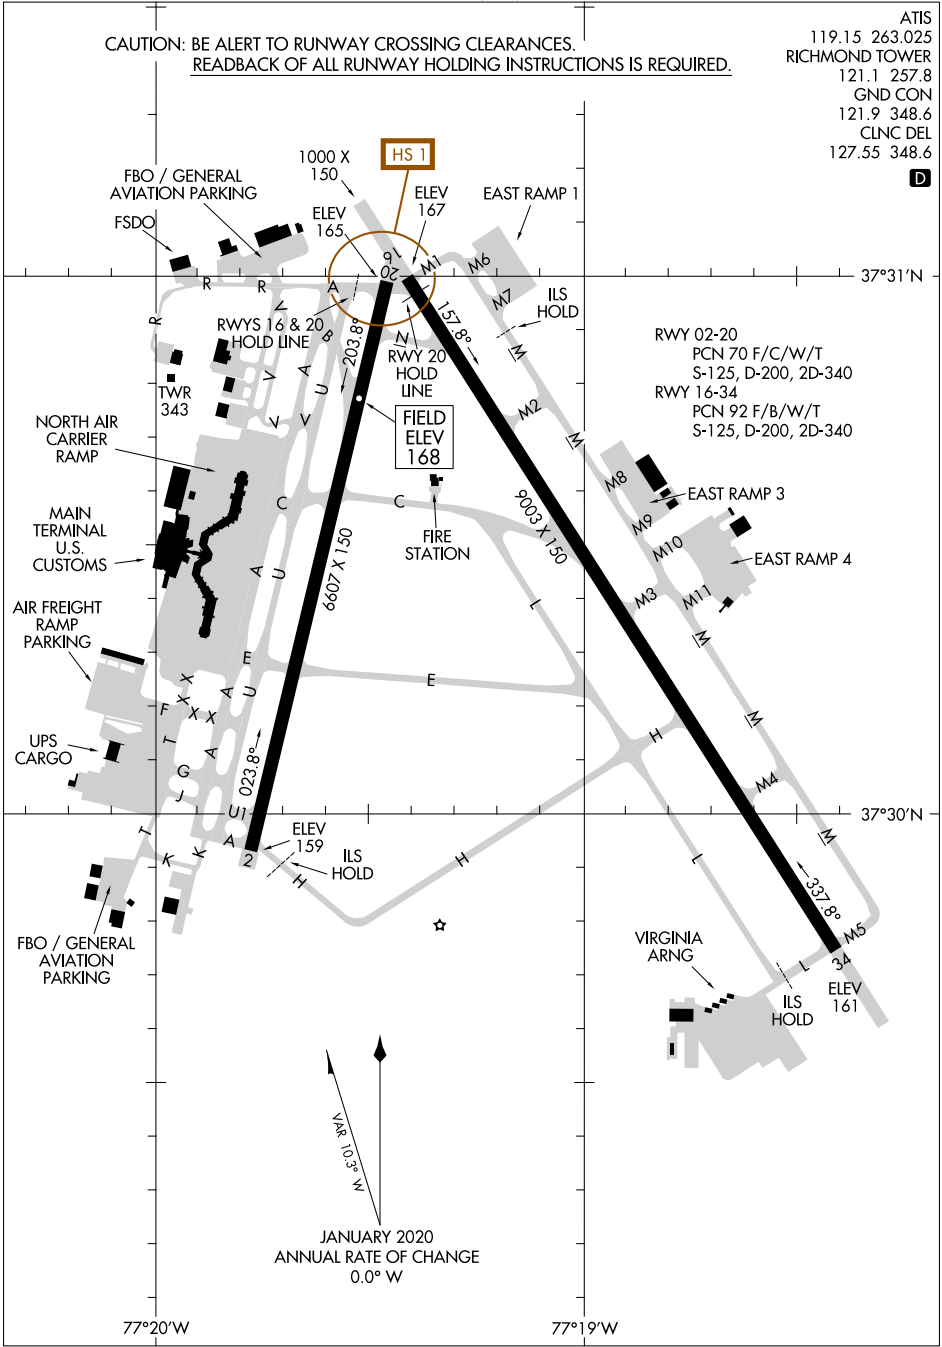

22251
AIRPORT DIAGRAM

AL-347 (FAA)

RICHMOND INTL (RIC)
 RICHMOND, VIRGINIA

**CAUTION: BE ALERT TO RUNWAY CROSSING CLEARANCES.
 READBACK OF ALL RUNWAY HOLDING INSTRUCTIONS IS REQUIRED.**

ATIS
 119.15 263.025
 RICHMOND TOWER
 121.1 257.8
 GND CON
 121.9 348.6
 CLNC DEL
 127.55 348.6

NE-3, 23 MAR 2023 to 20 APR 2023

NE-3, 23 MAR 2023 to 20 APR 2023

AIRPORT DIAGRAM
 22251

RICHMOND, VIRGINIA
RICHMOND INTL (RIC)