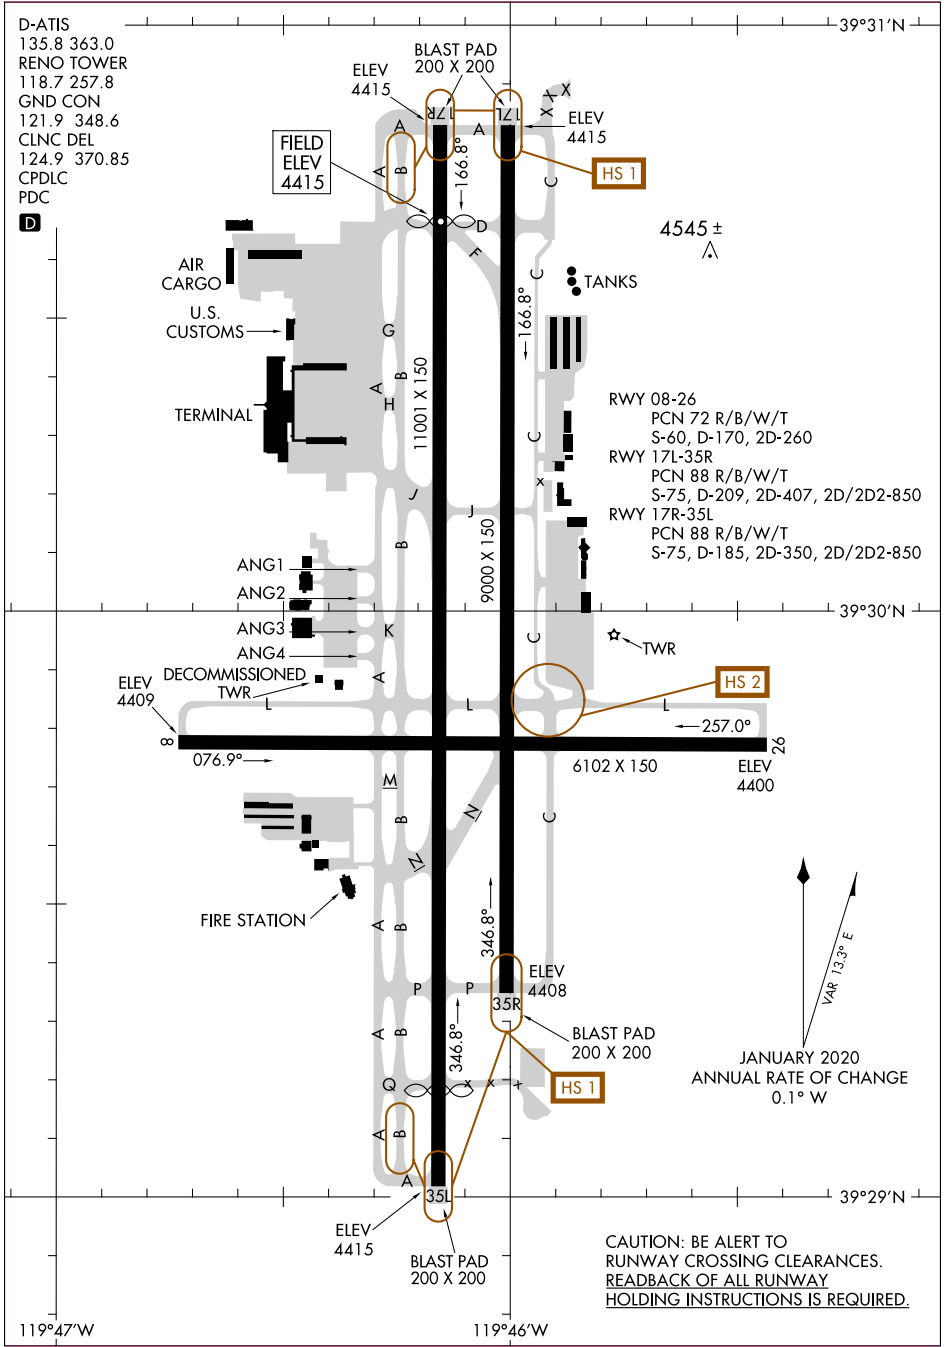

22307

AIRPORT DIAGRAM

RENO/TAHOE INTL (RNO)
RENO, NEVADA

AL-346 (FAA)

SW-4, 23 MAR 2023 to 20 APR 2023

SW-4, 23 MAR 2023 to 20 APR 2023

AIRPORT DIAGRAM

22307

RENO, NEVADA
RENO/TAHOE INTL (RNO)