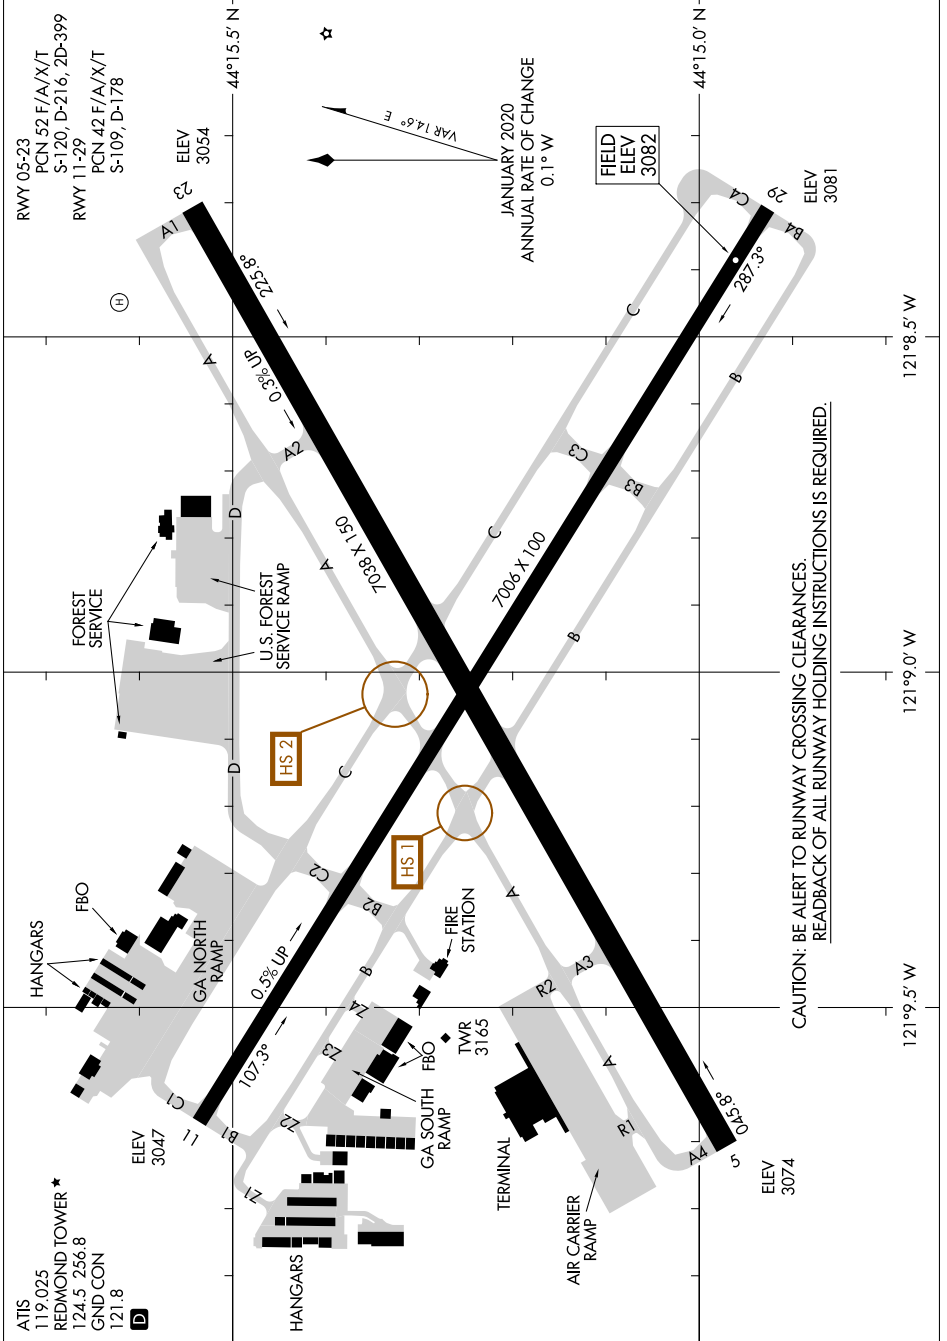

# AIRPORT DIAGRAM

AL-345 (FAA)

ROBERTS FLD (R.D.M)  
REDMOND, OREGON

NW-1, 23 MAR 2023 to 20 APR 2023

NW-1, 23 MAR 2023 to 20 APR 2023

# AIRPORT DIAGRAM

REDMOND, OREGON  
ROBERTS FLD (R.D.M)