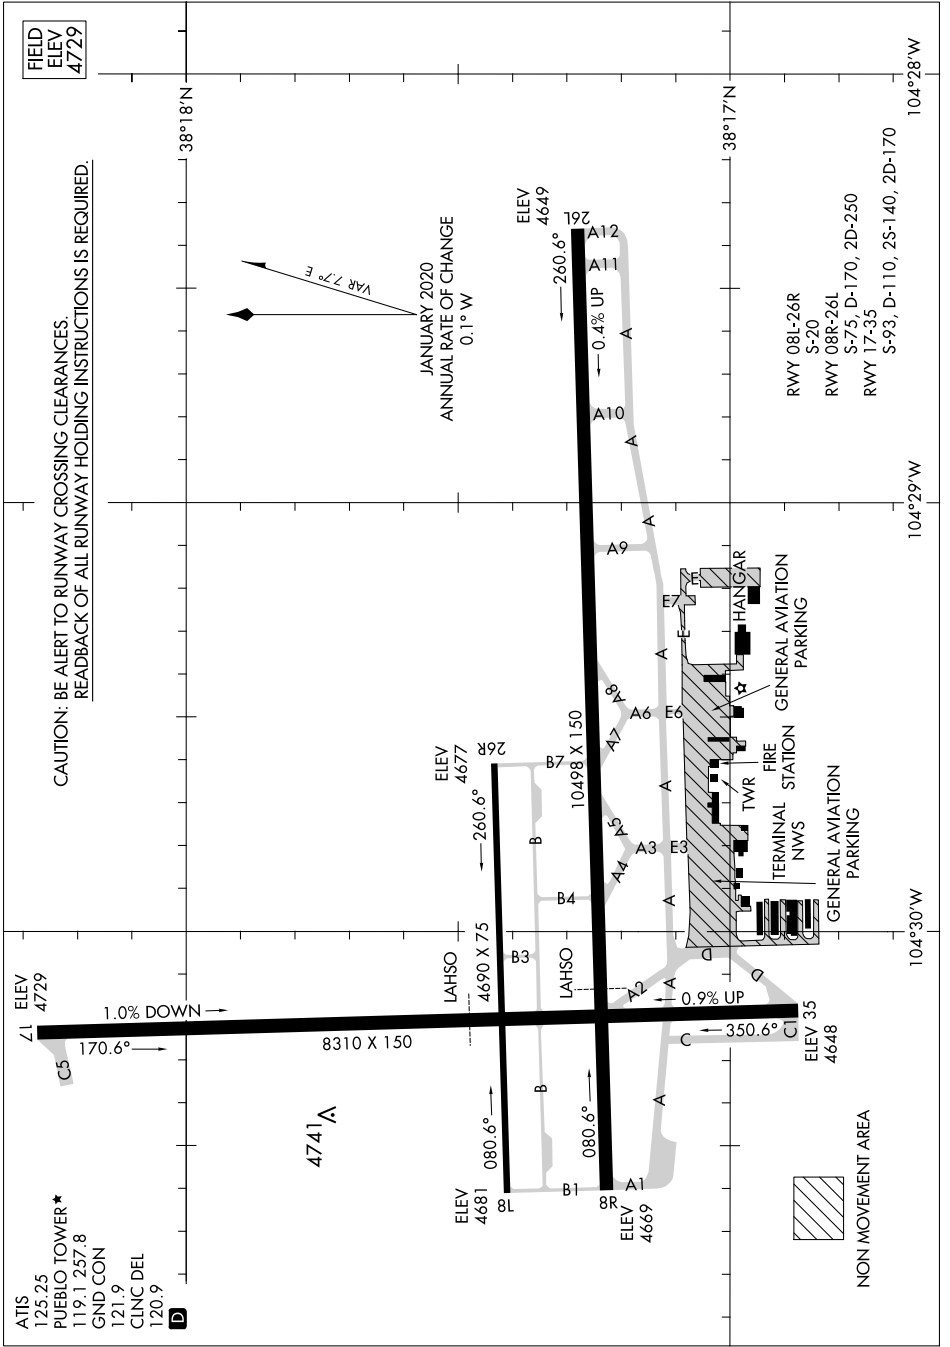

AIRPORT DIAGRAM

AL-334 (FAA)

PUEBLO MEML (PUB)
PUEBLO, COLORADO

SW-1, 23 MAR 2023 to 20 APR 2023

SW-1, 23 MAR 2023 to 20 APR 2023

AIRPORT DIAGRAM

PUEBLO, COLORADO
PUEBLO MEML (PUB)