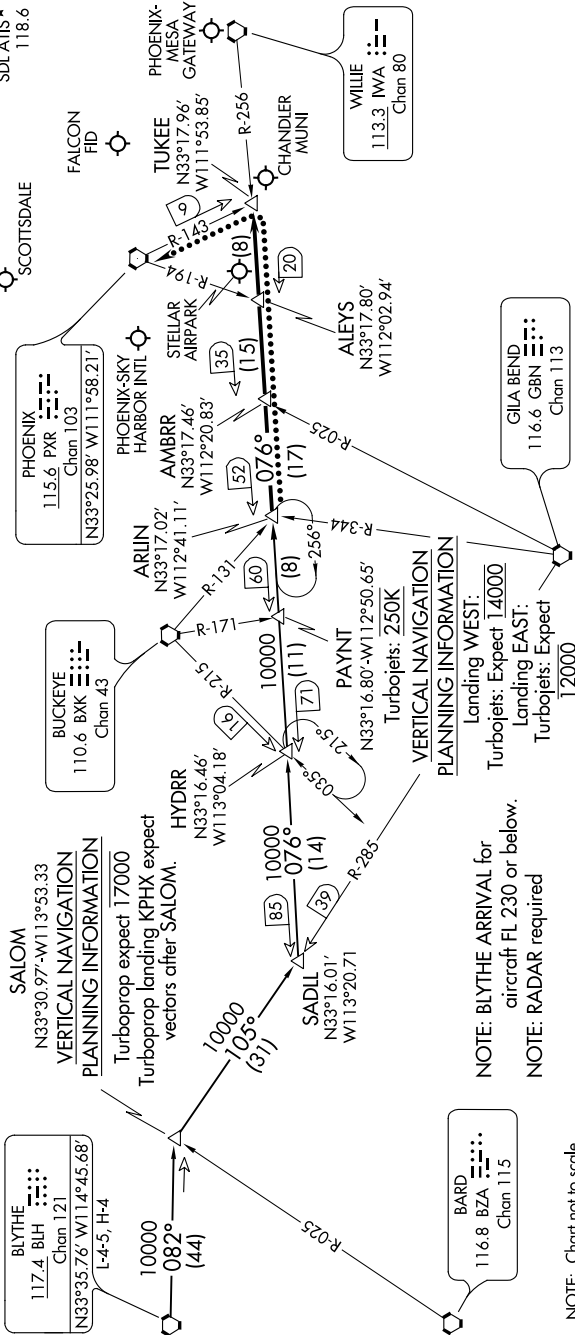

# BLYTHE FIVE ARRIVAL

AL-322 (FAA)

PHOENIX, ARIZONA

SW-4, 23 MAR 2023 to 20 APR 2023

## ARRIVAL ROUTE DESCRIPTION

**BLYTHE TRANSITION (BLH.BLH5):** From over BLH VORTAC on BLH R-082 to SALOM, then on GBN R-285 and IWA R-256 to ARLIN. Thence . . . .

**PHOENIX SKY HARBOR INTL:** Rwy 7L/R or 8: From over ARLIN, expect vectors to final approach course; Rwy 25L/R or 26: From over ARLIN, on IWA R-256 to TUKEE. Expect vectors to final approach course prior to TUKEE.  
**SATELLITE AIRPORTS:** Expect vectors after passing SALOM.

**LOST COMMUNICATIONS:** After ARLIN, on IWA R-256 and PXR R-143 to PXR VORTAC.

# BLYTHE FIVE ARRIVAL

PHOENIX, ARIZONA

SW-4, 23 MAR 2023 to 20 APR 2023

NOTE: Chart not to scale.