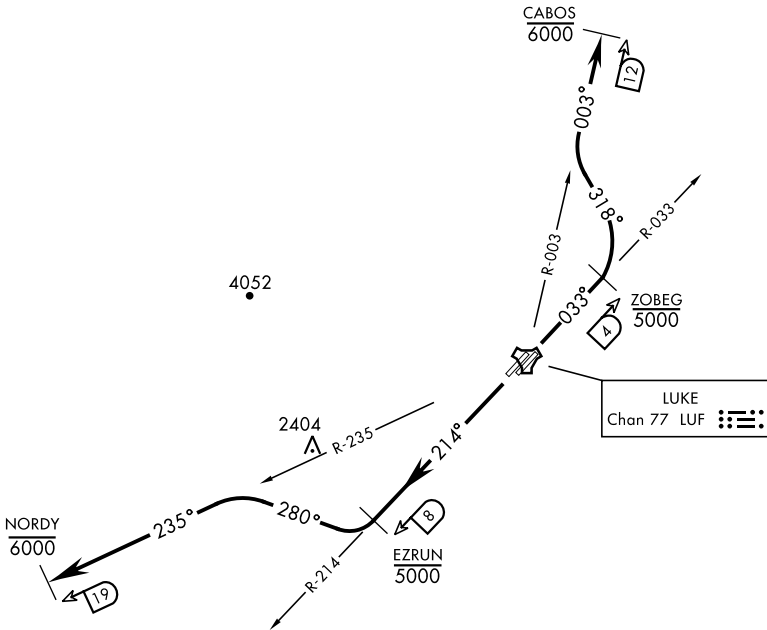

WEST VALLEY-ONE DEPARTURE (WESTV1 • LUF)

LUKE AFB (KLUF)

GLENDALE, ARIZONA

ATIS ★ 134.925 269.9
 CLNC DEL
 126.25 273.475
 GND CON
 133.175 335.8
 TOWER ★
 119.1 379.9
 DEP CON
 118.15 363.125

AL-321 [USAF]

Rwy	Knots	60	120	180	240	300	360
21L/R	V/V(fpm)	280	560	840	1120	1400	1680

Minimum Climb Rate to 6000

SW-4, 23 MAR 2023 to 20 APR 2023

SW-4, 23 MAR 2023 to 20 APR 2023

DEPARTURE ROUTE DESCRIPTION

TAKEOFF RWY 3L/R: Climb on heading 033°, thence...

...intercept LUF TACAN R-033 to ZOBEG, then turn left on track 318° to intercept LUF R-003 to CABOS, then via (assigned route/stereo). Cross ZOBEG at or below 5000, cross CABOS at or below 6000, then as directed by ATC.

TAKEOFF RWY 21L/R: Climb on heading 214°, thence...

...intercept LUF TACAN R-214 to EZRUN, then turn right on track 280° to intercept LUF R-235 to NORDY then via (assigned route/stereo). Cross EZRUN at or below 5000. Cross NORDY at or below 6000, then as directed by ATC.