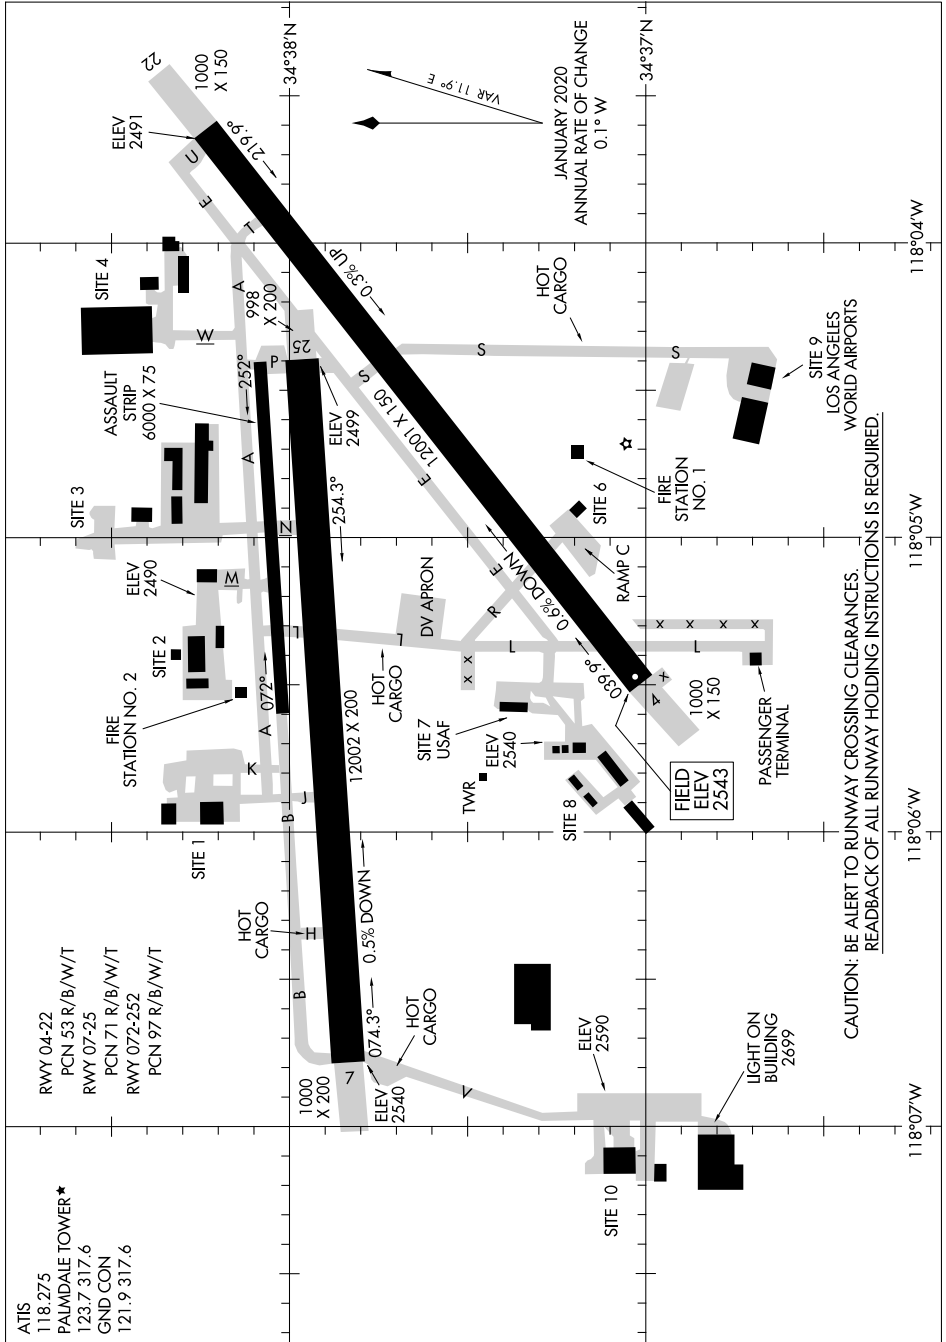

22363

# AIRPORT DIAGRAM

AL-310 (FAA)

PALMDALE USAF PLANT 42 (PMD)  
PALMDALE, CALIFORNIA

SW-3, 23 MAR 2023 to 20 APR 2023

CAUTION: BE ALERT TO RUNWAY CROSSING CLEARANCES.  
REARBACK OF ALL RUNWAY HOLDING INSTRUCTIONS IS REQUIRED.

SW-3, 23 MAR 2023 to 20 APR 2023