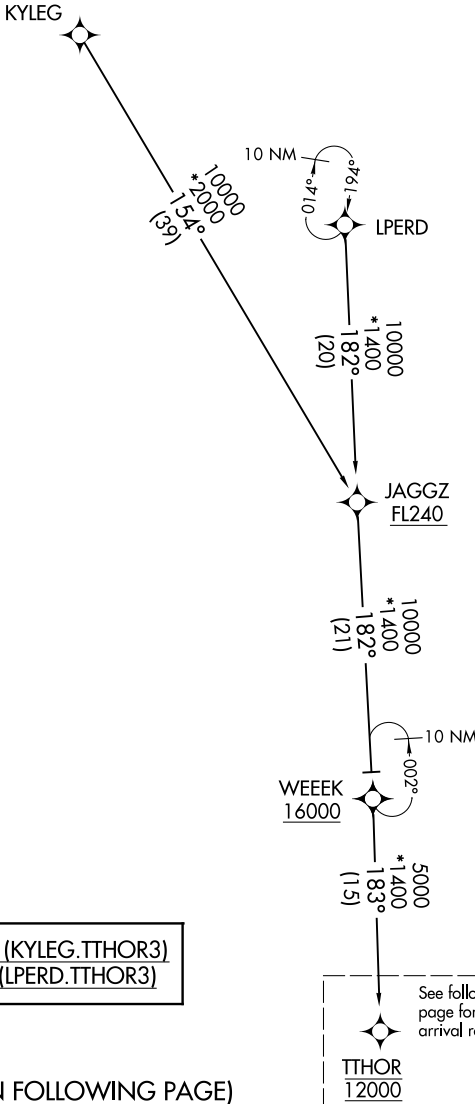

ORLANDO APP CON
 119.775 351.9
 DAYTONA APP CON
 118.85 353.825
 DAB ATIS
 132.875
 EVB ATIS
 124.625
 LEE ATIS
 134.325
 ORL ATIS
 127.25
 OMN ATIS
 118.475
 SFB ATIS
 125.975

RNAV 1 - DME/DME/IRU or GPS.
 RADAR required.

NOTE: Jet and turboprop aircraft only.

KYLEG TRANSITION (KYLEG.TTHOR3)
 LPERD TRANSITION (LPERD.TTHOR3)

(CONTINUED ON FOLLOWING PAGE)

See following page for arrival routes.
 TTHOR 12000

NOTE: Chart not to scale.

SE-3, 23 MAR 2023 to 20 APR 2023

SE-3, 23 MAR 2023 to 20 APR 2023