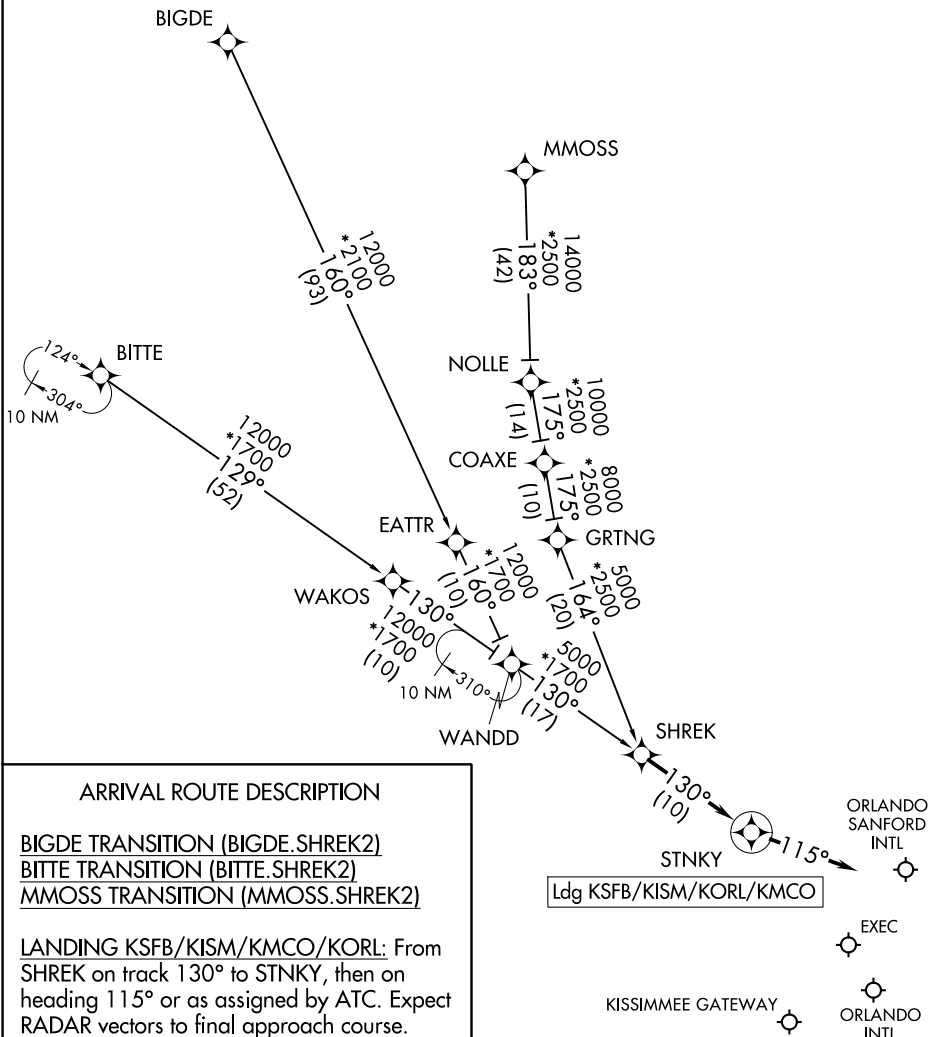

SHREK TWO ARRIVAL (RNAV)

ORLANDO, FLORIDA

RNAV 1 - DME/DME/IRU or GPS.

RADAR required.

ORLANDO APP CON 134.05 339.8
 JACKSONVILLE APP CON 128.675 263.05
 ISM ATIS 128.775
 ORL ATIS 127.25
 SFB ATIS 125.975
 MCO D-ATIS ARR 121.25

NOTE: Jets landing ISM and ORL, ATC assigned only.
 NOTE: Turboprops and props only landing MCO.
 NOTE: Landing all airports, expect RADAR vectors after STINKY.

NOTE: Chart not to scale.

SHREK TWO ARRIVAL (RNAV)

(SHREK.SHREK2) 02DEC21

ORLANDO, FLORIDA

SE-3, 23 MAR 2023 to 20 APR 2023

SE-3, 23 MAR 2023 to 20 APR 2023