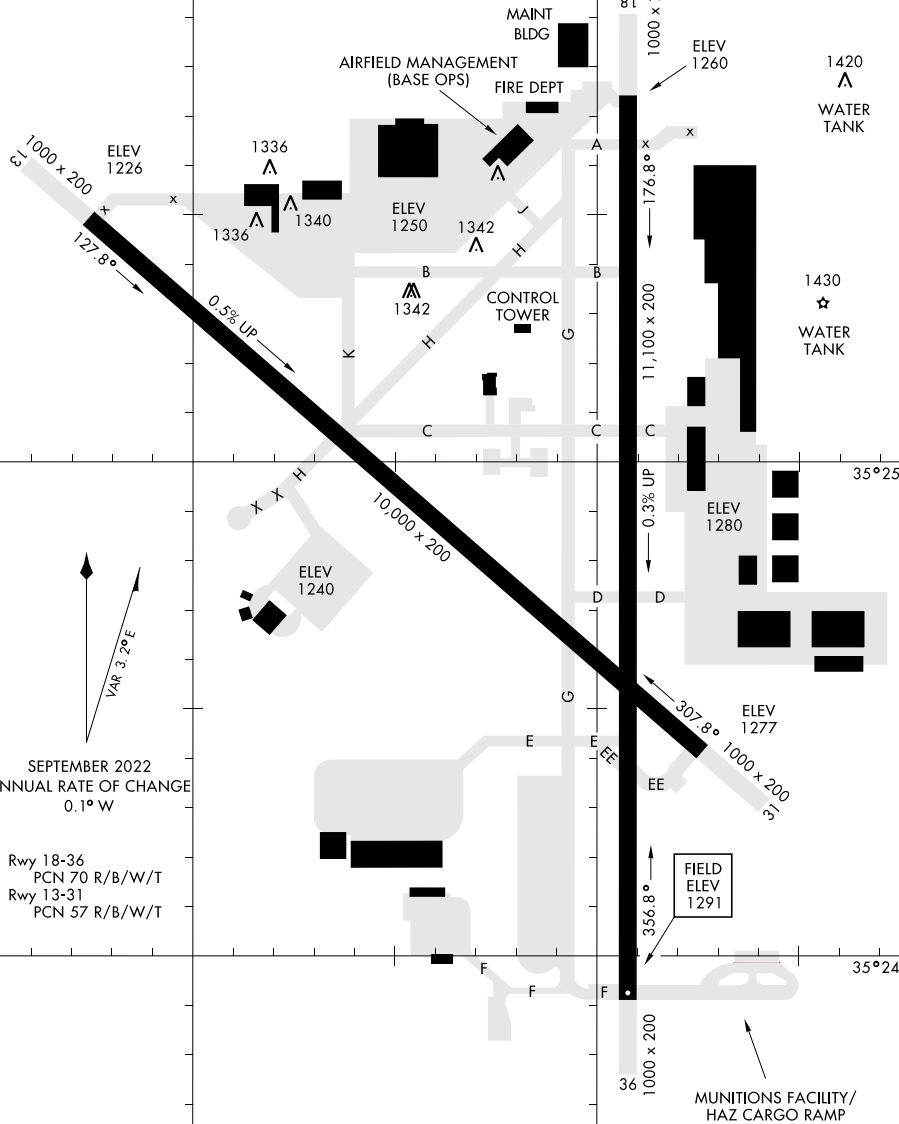

AIRPORT DIAGRAM

AL-299 [USAF]

TINKER AFB (KTIK)
OKLAHOMA CITY, OKLAHOMA

ATIS ★ 270.1
 TOWER
 124.45 251.05
 GND CON
 121.8 275.8
 CLNC DEL
 119.7 335.8

97°24'W

97°23'W

35°26'N

35°25'N

35°24'N

SC-1, 23 MAR 2023 to 20 APR 2023

SC-1, 23 MAR 2023 to 20 APR 2023

SEPTEMBER 2022
 ANNUAL RATE OF CHANGE
 0.1° W

Rwy 18-36
 PCN 70 R/B/W/T
 Rwy 13-31
 PCN 57 R/B/W/T

AIRPORT DIAGRAM

OKLAHOMA CITY, OKLAHOMA
TINKER AFB (KTIK)