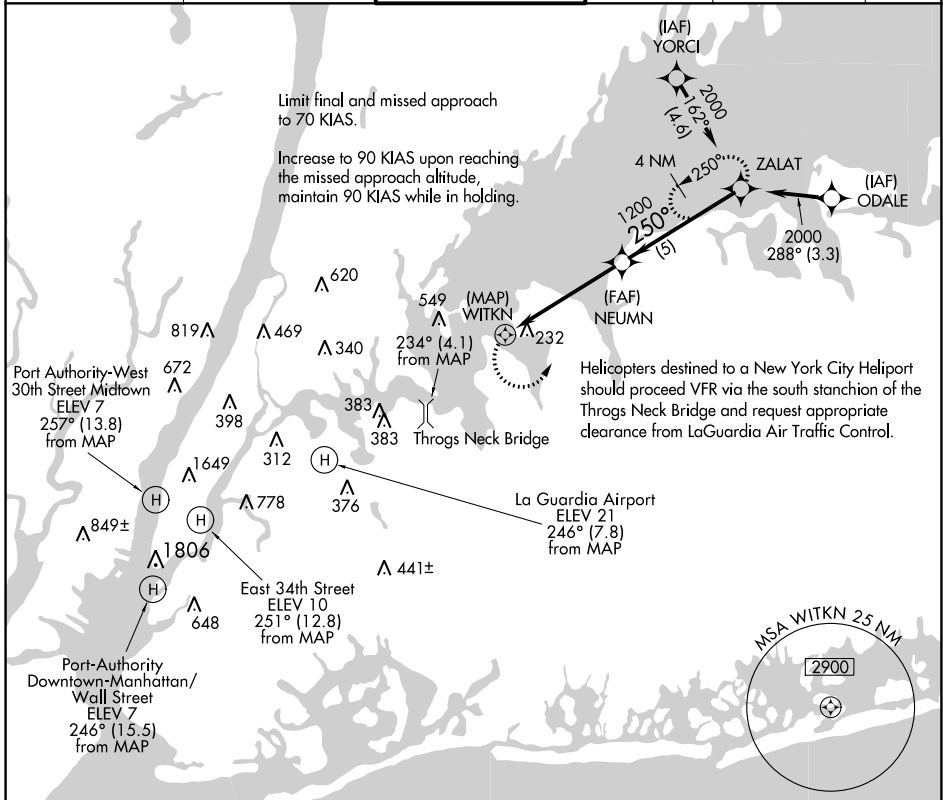

APP CRS 250°	Rwy Idg TDZE Apt Elev	N/A N/A N/A
------------------------	-----------------------------	--

COPTER RNAV (GPS) 250°

LAGUARDIA (L.G.A.)

NA	DME/DME RNP-0.3 NA. Use LaGuardia altimeter setting.	MISSED APPROACH: Climbing left turn to 1240, then climb to 2000 direct ZALAT and hold. (Maintain heading 070° until 1240).
-----------	---	--

NE-2, 23 MAR 2023 to 20 APR 2023

NE-2, 23 MAR 2023 to 20 APR 2023

CATEGORY	COPTER
LNAV MDA	520- $\frac{3}{4}$ 391 (400- $\frac{3}{4}$)