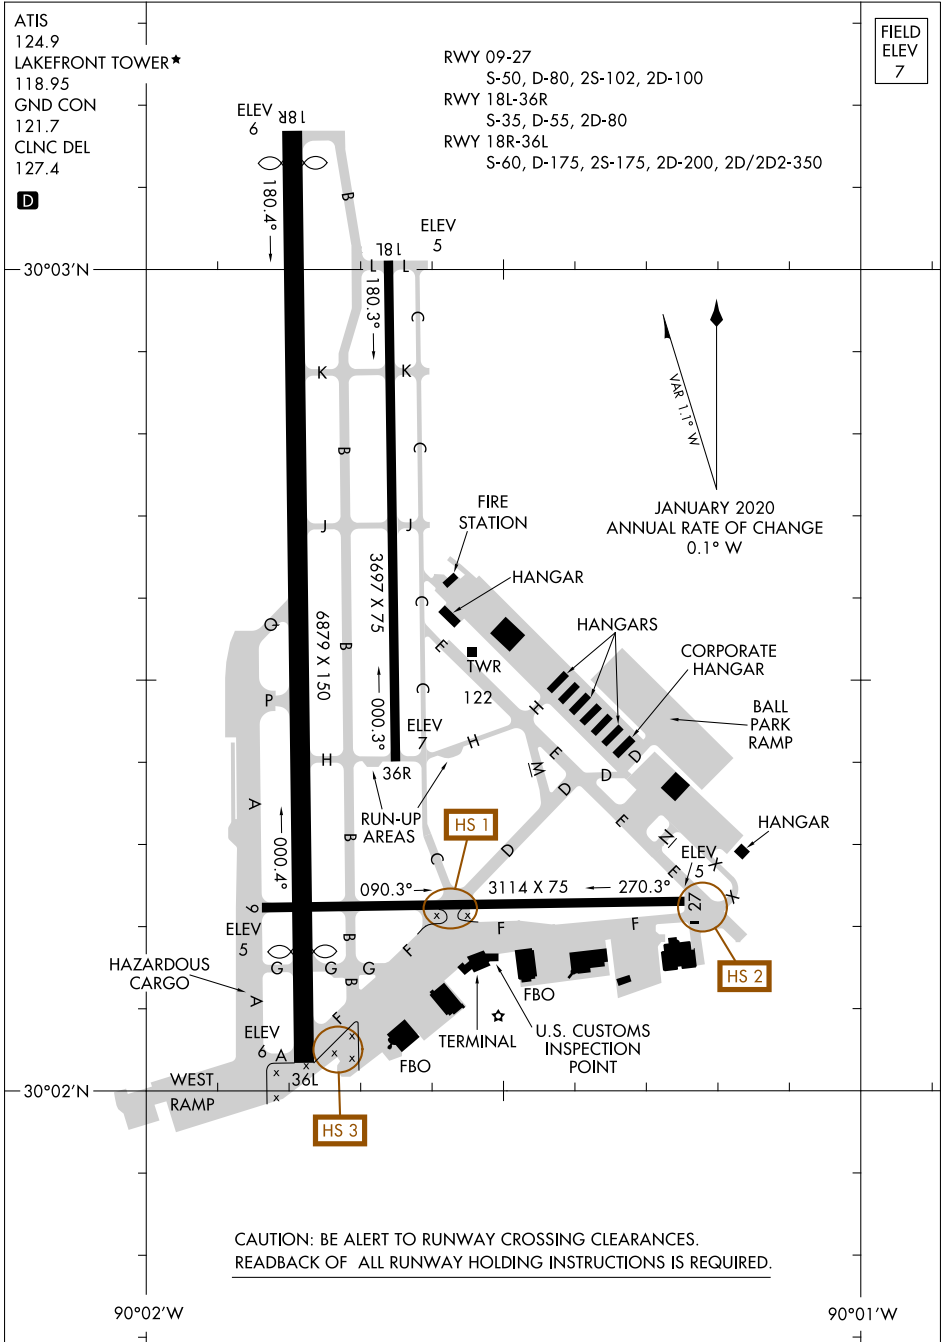

22083

AIRPORT DIAGRAM

AL-288 (FAA)

LAKEFRONT (NEW)
NEW ORLEANS, LOUISIANA

ATIS
124.9
LAKEFRONT TOWER*
118.95
GND CON
121.7
CLNC DEL
127.4

RWY 09-27
S-50, D-80, 2S-102, 2D-100
RWY 18L-36R
S-35, D-55, 2D-80
RWY 18R-36L
S-60, D-175, 2S-175, 2D-200, 2D/2D2-350

FIELD
ELEV
7

SC-4, 23 MAR 2023 to 20 APR 2023

SC-4, 23 MAR 2023 to 20 APR 2023

CAUTION: BE ALERT TO RUNWAY CROSSING CLEARANCES.
READEBACK OF ALL RUNWAY HOLDING INSTRUCTIONS IS REQUIRED.

AIRPORT DIAGRAM

22083

NEW ORLEANS, LOUISIANA
LAKEFRONT (NEW)