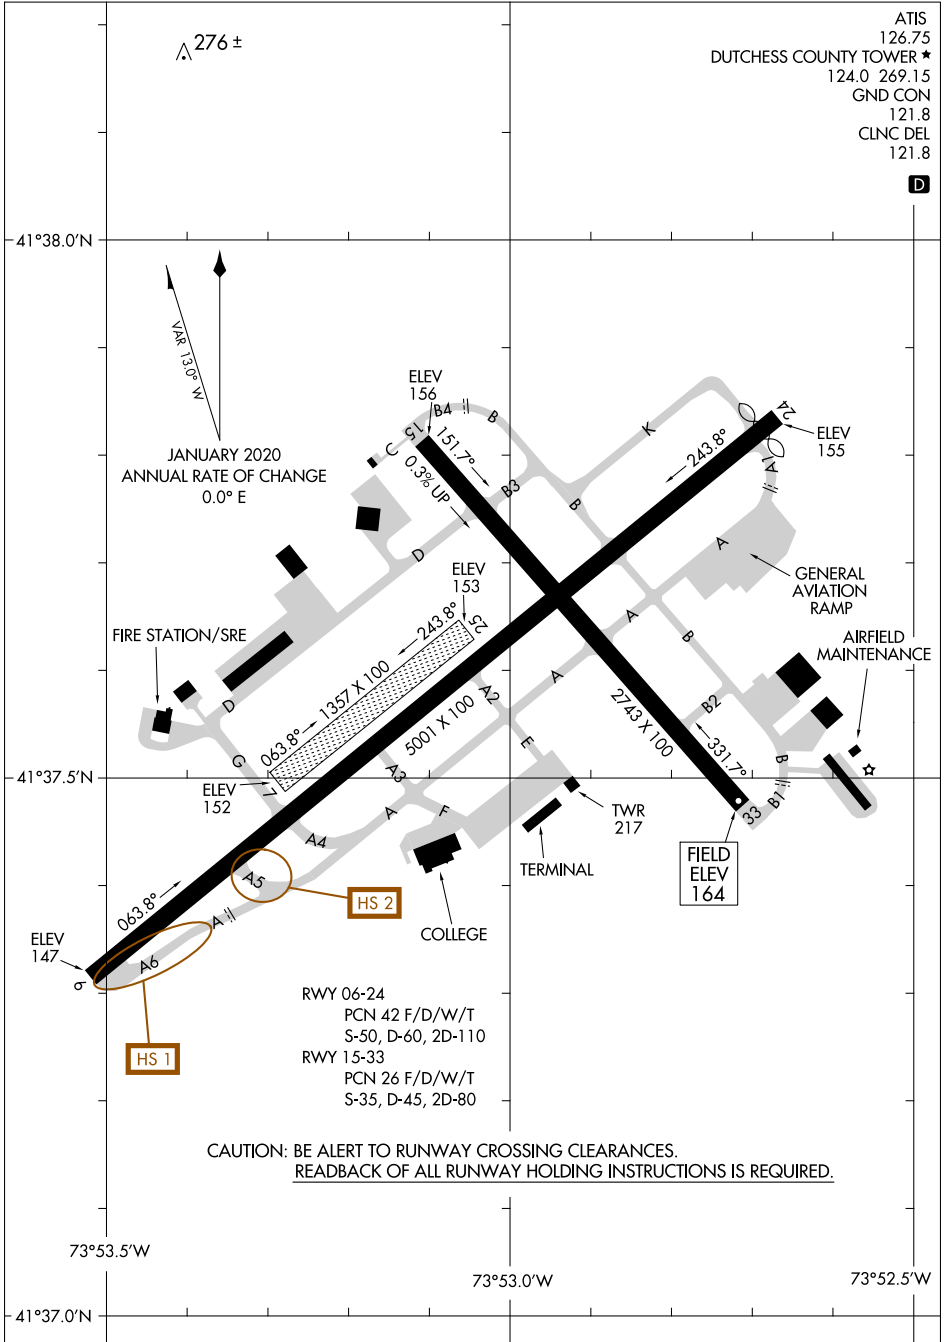

22307

AIRPORT DIAGRAM

AL-286 (FAA)

HUDSON VALLEY RGNL (POU)
POUGHKEEPSIE, NEW YORK

ATIS 126.75
 DUTCHESS COUNTY TOWER ★ 124.0 269.15
 GND CON 121.8
 CLNC DEL 121.8

D

NE-2, 23 MAR 2023 to 20 APR 2023

NE-2, 23 MAR 2023 to 20 APR 2023

AIRPORT DIAGRAM

22307

POUGHKEEPSIE, NEW YORK
HUDSON VALLEY RGNL (POU)