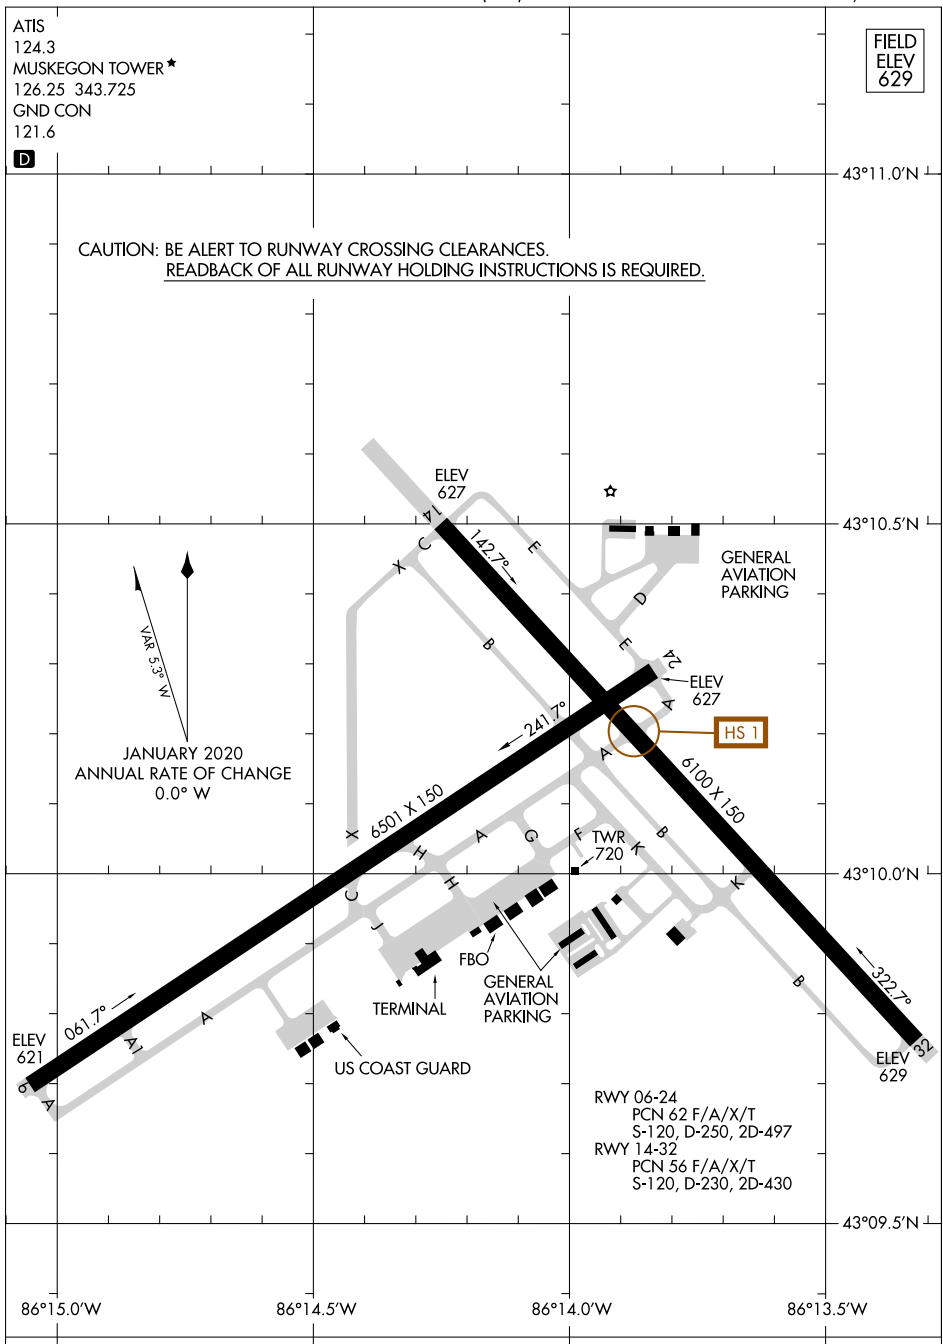

AIRPORT DIAGRAM

AL-278 (FAA)

MUSKEGON COUNTY (MKG)
MUSKEGON, MICHIGAN

EC-1, 23 MAR 2023 to 20 APR 2023

EC-1, 23 MAR 2023 to 20 APR 2023