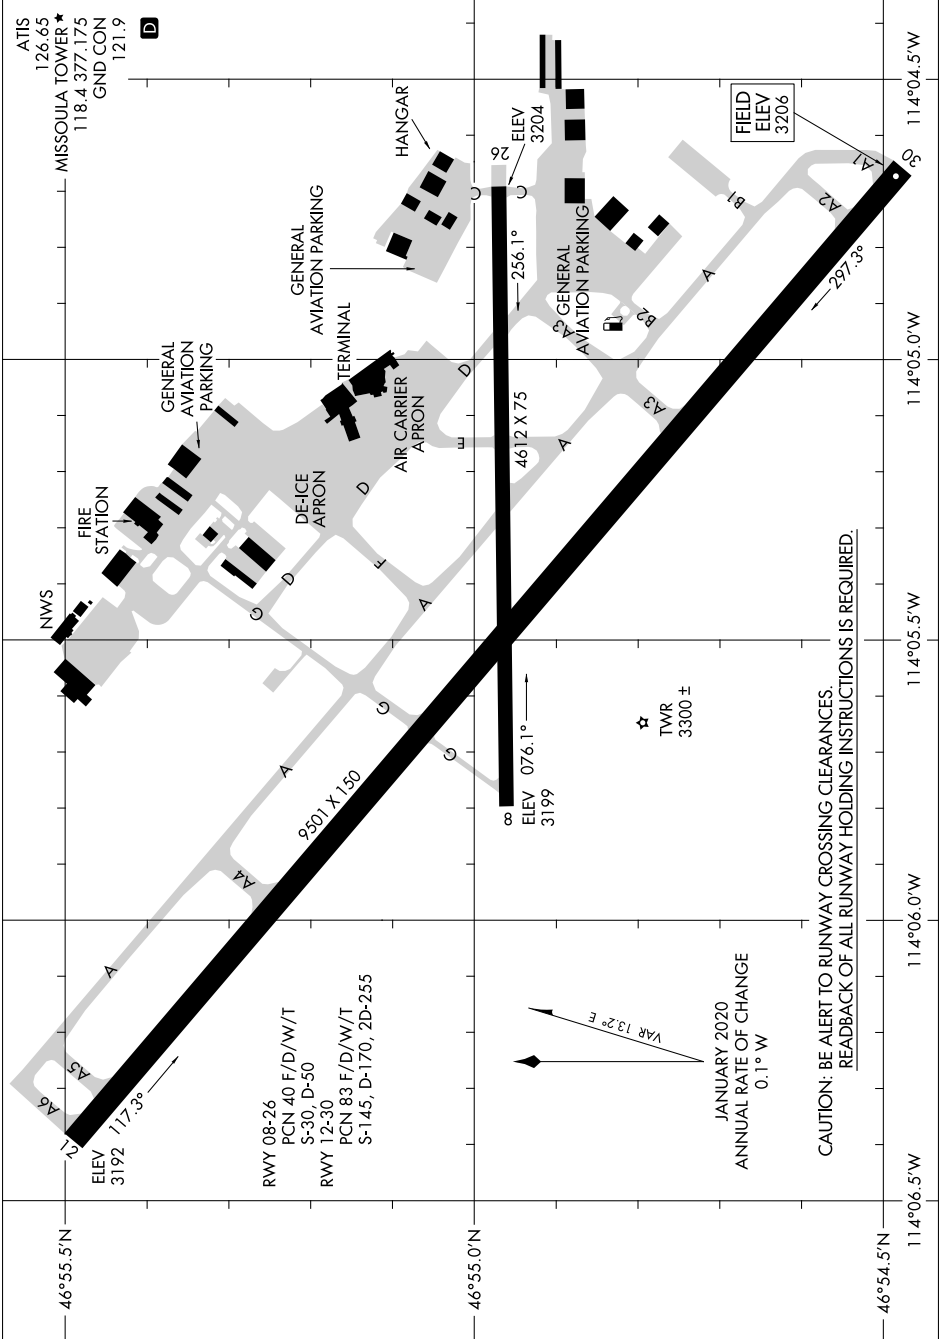

# AIRPORT DIAGRAM

AL-266 (FAA)

MISSOULA MONTANA (MISO)  
MISSOULA, MONTANA

NW-1, 23 MAR 2023 to 20 APR 2023

NW-1, 23 MAR 2023 to 20 APR 2023

# AIRPORT DIAGRAM

MISSOULA, MONTANA  
MISSOULA MONTANA (MISO)