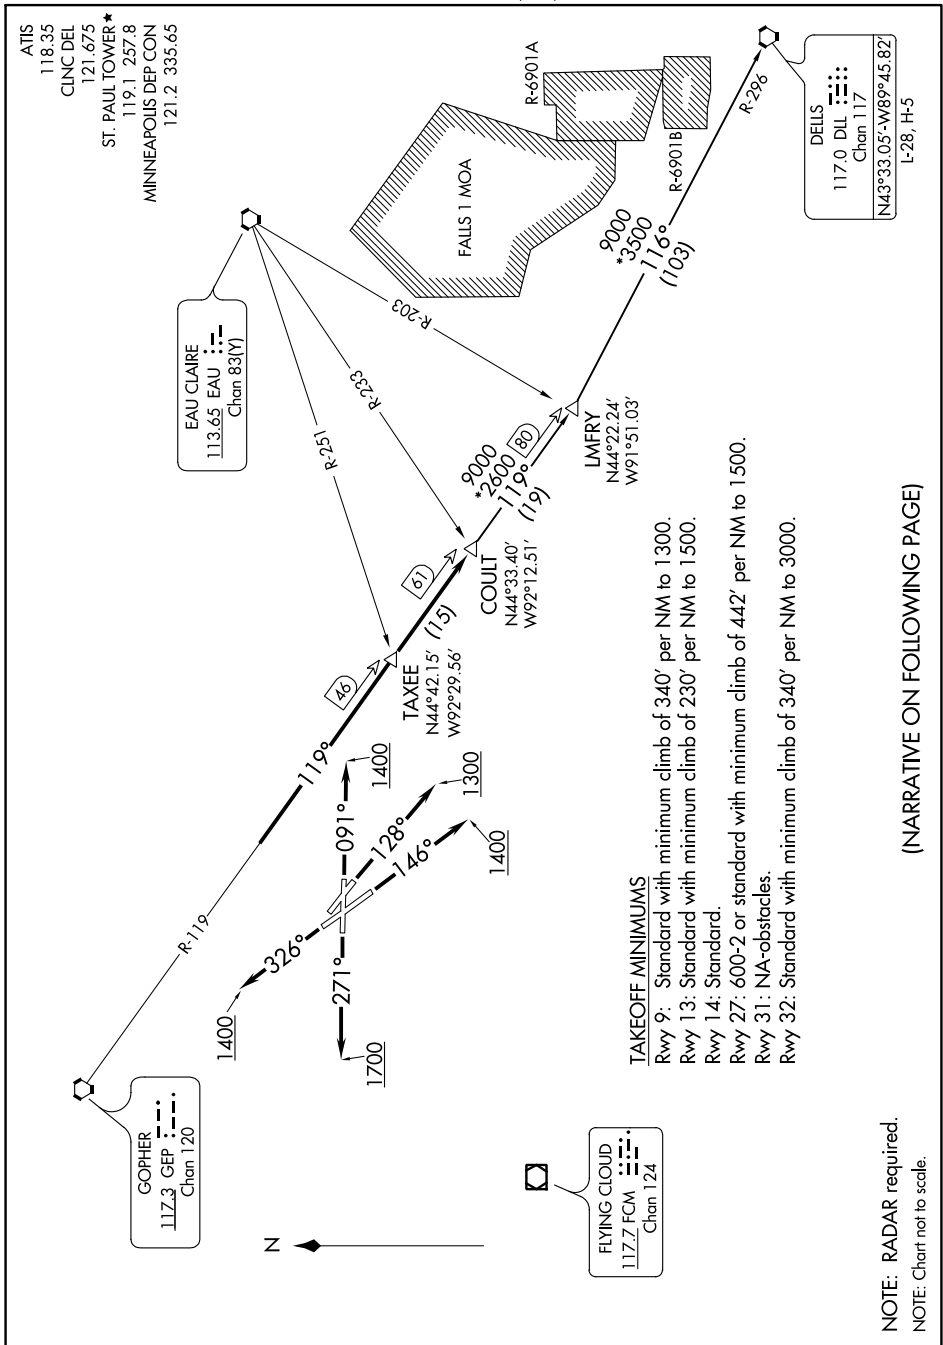

(COULT7.COULT) 21112

# COULT SEVEN DEPARTURE

ST PAUL DOWNTOWN HOLMAN FLD (STP)

AL-263 (FAA)

ST. PAUL, MINNESOTA

NC-1, 23 MAR 2023 to 20 APR 2023

(NARRATIVE ON FOLLOWING PAGE)

NC-1, 23 MAR 2023 to 20 APR 2023

# COULT SEVEN DEPARTURE

(COULT7.COULT) 29MAR18

ST. PAUL, MINNESOTA

ST PAUL DOWNTOWN HOLMAN FLD (STP)