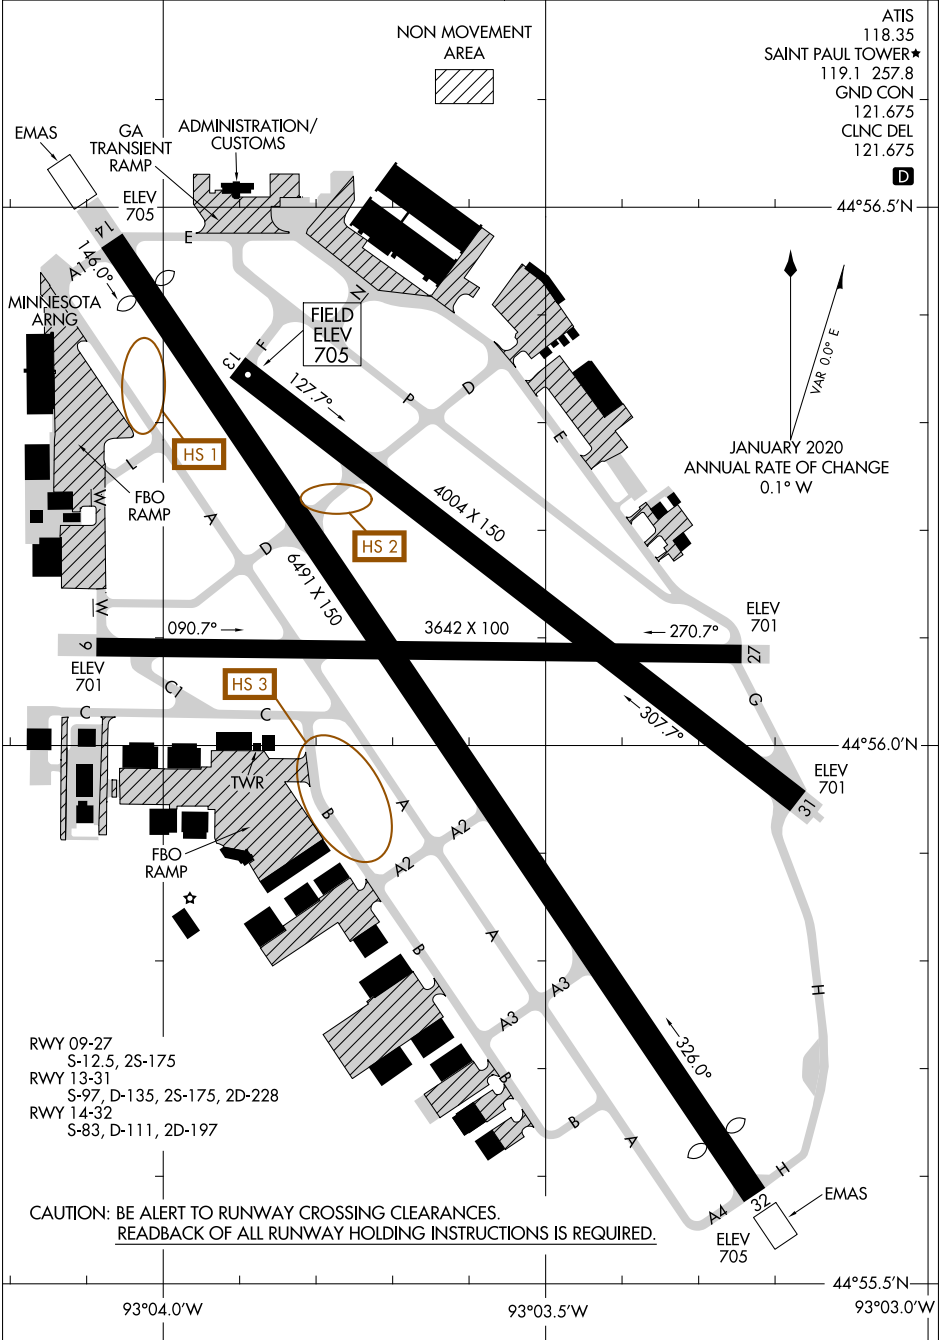

22139

AIRPORT DIAGRAM

ST PAUL DOWNTOWN HOLMAN FLD (STP)

AL-263 (FAA)

ST PAUL, MINNESOTA

NC-1, 23 MAR 2023 to 20 APR 2023

NC-1, 23 MAR 2023 to 20 APR 2023

AIRPORT DIAGRAM

22139

ST PAUL DOWNTOWN HOLMAN FLD (STP)

ST PAUL, MINNESOTA