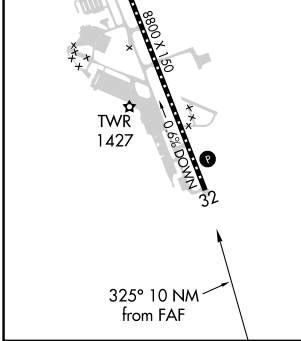

VORTAC OED 113.6 Chan 83	APP CRS 325°	Rwy Idg TDZE Apt Elev 1335	N/A N/A
--	------------------------	--	------------

VOR/DME-C

ROGUE VALLEY INTL-MEDFORD (MFR)

⚠ Circling NA for Cats C and D northeast of Rwy 14-32.

⚠ -3°C

MISSED APPROACH: Climb to 7600 direct OED VORTAC and hold, continue climb-in-hold to 7600.

ATIS 127.25	CASCADE APP CON * 124.3 379.9	MEDFORD TOWER * 119.4 (CTAF) 257.8	GND CON 121.8	UNICOM 122.95
-----------------------	---	--	-------------------------	-------------------------

CATEGORY	A	B	C	D
CIRCLING	3600-1¼ 2265 (2300-1¼)	3600-1½ 2265 (2300-1½)	3600-3	2265 (2300-3)

NW-1, 23 MAR 2023 to 20 APR 2023

NW-1, 23 MAR 2023 to 20 APR 2023