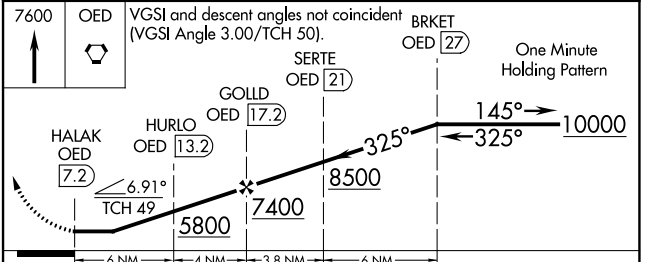

VORTAC OED 113.6 Chan 83	APP CRS 325°	Rwy Idg TDZE Apt Elev 1335	N/A N/A
--	------------------------	--	------------

VOR/DME-C

ROGUE VALLEY INTL-MEDFORD (MFR)

⚠ Circling NA for Cats C and D northeast of Rwy 14-32.

⚠ -3°C

MISSED APPROACH: Climb to 7600 direct OED VORTAC and hold, continue climb-in-hold to 7600.

ATIS 127.25	CASCADE APP CON * 124.3 379.9	MEDFORD TOWER * 119.4 (CTAF) 257.8	GND CON 121.8	UNICOM 122.95
-----------------------	---	--	-------------------------	-------------------------

CATEGORY	A	B	C	D
CIRCLING	3600-1¼ 2265 (2300-1¼)	3600-1½ 2265 (2300-1½)	3600-3	2265 (2300-3)

NW-1, 23 MAR 2023 to 20 APR 2023

NW-1, 23 MAR 2023 to 20 APR 2023