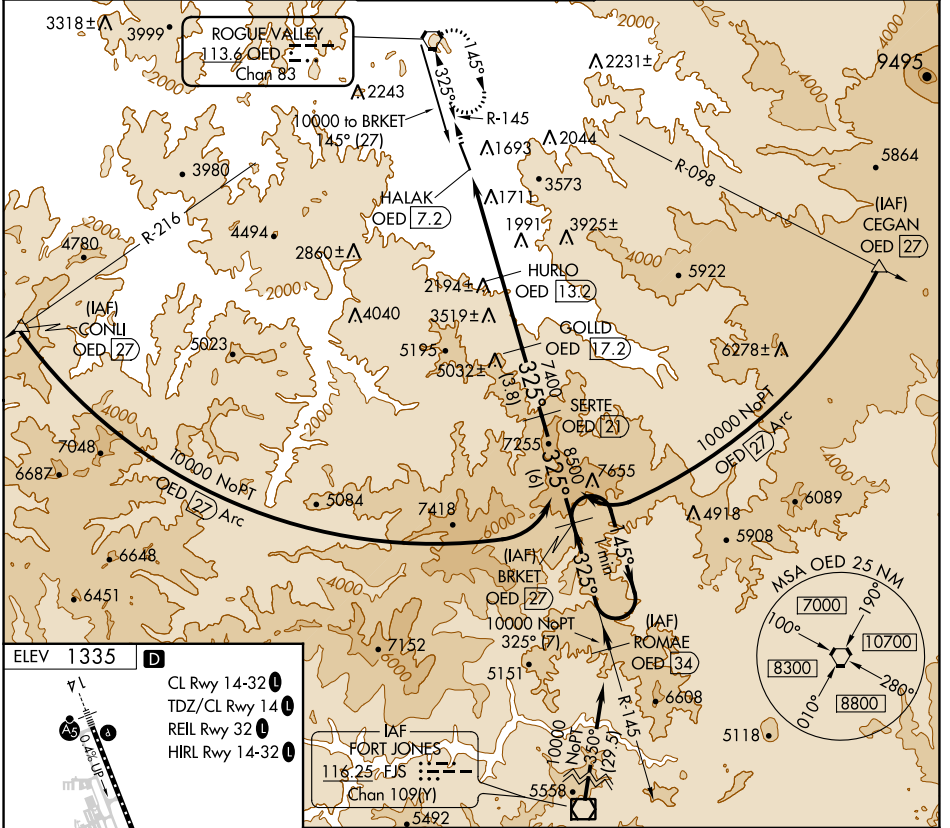

VORTAC OED 113.6 Chan 83	APP CRS 325°	Rwy Idg TDZE Apt Elev 1335	N/A N/A
--	------------------------	--	------------

VOR/DME-C

ROGUE VALLEY INTL-MEDFORD (MFR)

⚠ Circling NA for Cats C and D northeast of Rwy 14-32.

⚠ -3°C

MISSED APPROACH: Climb to 7600 direct OED VORTAC and hold, continue climb-in-hold to 7600.

ATIS 127.25	CASCADE APP CON * 124.3 379.9	MEDFORD TOWER * 119.4 (CTAF) 257.8	GND CON 121.8	UNICOM 122.95
-----------------------	---	--	-------------------------	-------------------------

CATEGORY	A	B	C	D
CIRCLING	3600-1¼ 2265 (2300-1¼)	3600-1½ 2265 (2300-1½)	3600-3	2265 (2300-3)

NW-1, 23 MAR 2023 to 20 APR 2023

NW-1, 23 MAR 2023 to 20 APR 2023