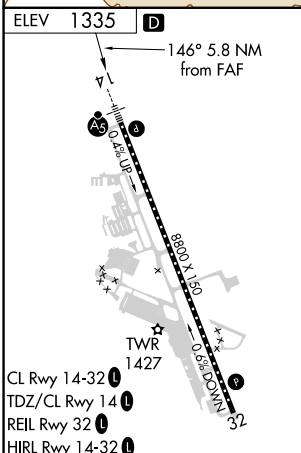

VORTAC OED 113.6 Chan 83	APP CRS 146°	Rwy Idg TDZE Apt Elev 1335	N/A N/A
--	------------------------	--	--------------------------

VOR-A

ROGUE VALLEY INTL-MEDFORD (MFR)

⚠ If local altimeter setting not received, procedure NA. Circling NA for Cats C and D northeast of Rwy 14-32.

⚠ MISSED APPROACH: Climb to 2900 then climbing right turn to 6400 direct OED VORTAC and hold, continue climb-in-hold to 6400.

ATIS 127.25	CASCADE APP CON * 124.3 379.9	MEDFORD TOWER * 119.4 (CTAF) 257.8	GND CON 121.8	UNICOM 122.95
-----------------------	---	--	-------------------------	-------------------------

FAF to MAP 5.8 NM					
Knots	60	90	120	150	180
Min:Sec	5:48	3:52	2:54	2:19	1:56
CATEGORY	A	B	C	D	
CIRCLING	2680-1¼ 1345 (1400-1¼)	2680-1½ 1345 (1400-1½)	2680-3	1345 (1400-3)	

NW-1, 23 MAR 2023 to 20 APR 2023