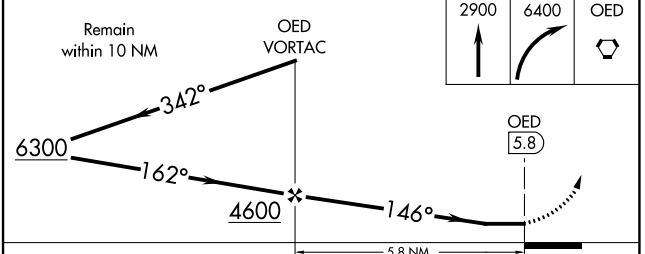

VORTAC OED 113.6 Chan 83	APP CRS 146°	Rwy Idg TDZE Apt Elev 1335	N/A N/A
--	------------------------	--	--------------------------

VOR-A

ROGUE VALLEY INTL-MEDFORD (MFR)

⚠ If local altimeter setting not received, procedure NA. Circling NA for Cats C and D northeast of Rwy 14-32.

⚠ MISSED APPROACH: Climb to 2900 then climbing right turn to 6400 direct OED VORTAC and hold, continue climb-in-hold to 6400.

ATIS 127.25	CASCADE APP CON * 124.3 379.9	MEDFORD TOWER * 119.4 (CTAF) 257.8	GND CON 121.8	UNICOM 122.95
-----------------------	---	--	-------------------------	-------------------------