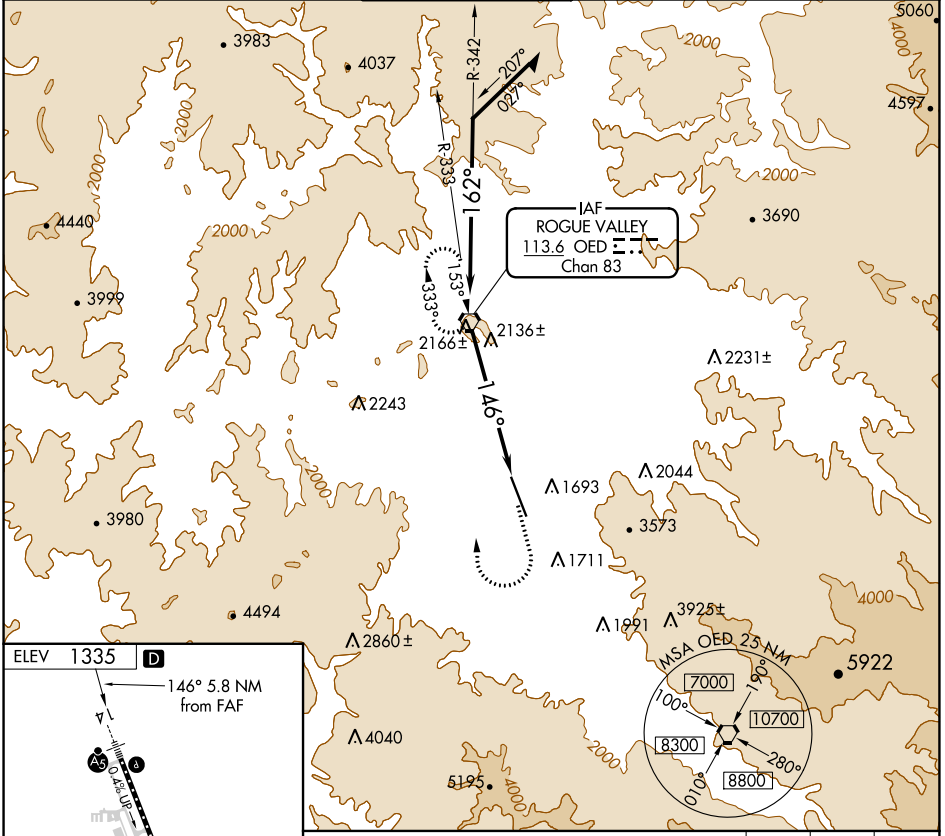

VORTAC OED 113.6 Chan 83	APP CRS 146°	Rwy Idg TDZE Apt Elev 1335	N/A N/A
--	------------------------	--	--------------------------

VOR-A

ROGUE VALLEY INTL-MEDFORD (MFR)

⚠ If local altimeter setting not received, procedure NA. Circling NA for Cats C and D northeast of Rwy 14-32.

⚠ MISSED APPROACH: Climb to 2900 then climbing right turn to 6400 direct OED VORTAC and hold, continue climb-in-hold to 6400.

ATIS 127.25	CASCADE APP CON * 124.3 379.9	MEDFORD TOWER * 119.4 (CTAF) 257.8	GND CON 121.8	UNICOM 122.95
-----------------------	---	--	-------------------------	-------------------------

FAF to MAP 5.8 NM					
Knots	60	90	120	150	180
Min:Sec	5:48	3:52	2:54	2:19	1:56
CATEGORY	A	B	C	D	
CIRCLING	2680-1¼ 1345 (1400-1¼)	2680-1½ 1345 (1400-1½)	2680-3	1345 (1400-3)	

NW-1, 23 MAR 2023 to 20 APR 2023

NW-1, 23 MAR 2023 to 20 APR 2023