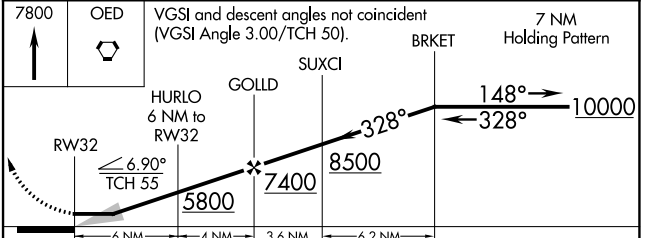

APP CRS	Rwy Idg	N/A
328°	TDZE	N/A
	Apt Elev	1335

RNAV (GPS)-D

ROGUE VALLEY INTL-MEDFORD (MFR)

RNP APCH.		MISSED APPROACH: Climb to 7800 direct OED VORTAC and hold, continue climb-in-hold to 7800.	
<p>Circling NA for Cats C and D northeast of Rwy 14-32.</p> <p>-3°C</p>			

ATIS	CASCADE APP CON *	MEDFORD TOWER *	GND CON	UNICOM
127.25	124.3 379.9	119.4 (CTAF) 257.8	121.8	122.95

7800	OED	VGSi and descent angles not coincident (VGSi Angle 3.00/TCH 50).		7 NM
		HURLO	GOLD	SUXCI
		6 NM to RW32		BRKET
				Holding Pattern
		328°	148°	10000
		6 NM	4 NM	6.2 NM
		6.90°		
		TCH 55		