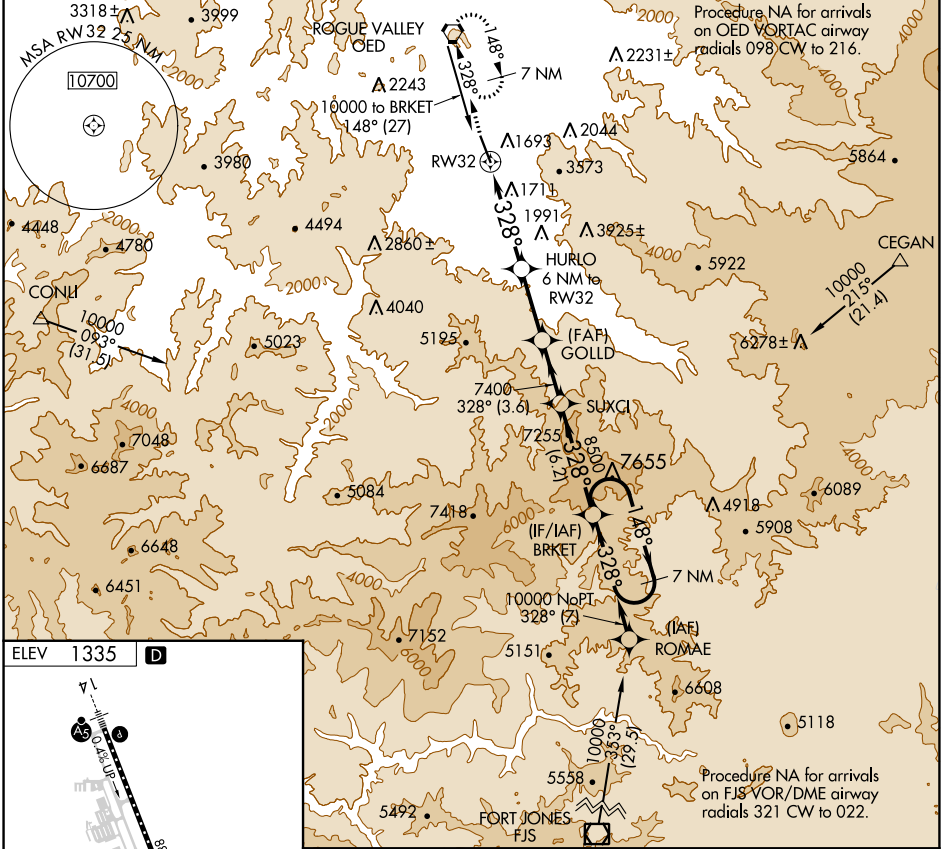

APP CRS	Rwy Idg	N/A
328°	TDZE	N/A
	Apt Elev	1335

RNAV (GPS)-D

ROGUE VALLEY INTL-MEDFORD (MFR)

RNP APCH.		MISSED APPROACH: Climb to 7800 direct OED VORTAC and hold, continue climb-in-hold to 7800.	
<p>Circling NA for Cats C and D northeast of Rwy 14-32.</p> <p>-3°C</p>			

ATIS	CASCADE APP CON *	MEDFORD TOWER *	GND CON	UNICOM
127.25	124.3 379.9	119.4 (CTAF) 257.8	121.8	122.95

7800	OED	VGSi and descent angles not coincident (VGSi Angle 3.00/TCH 50).		7 NM
		HURLO	GOLD	SUXCI
		6 NM to RW32		BRKET
				Holding Pattern
		328°	148°	10000
		6 NM	4 NM	6.2 NM
		6.90°		
		TCH 55		

NW-1, 23 MAR 2023 to 20 APR 2023

NW-1, 23 MAR 2023 to 20 APR 2023