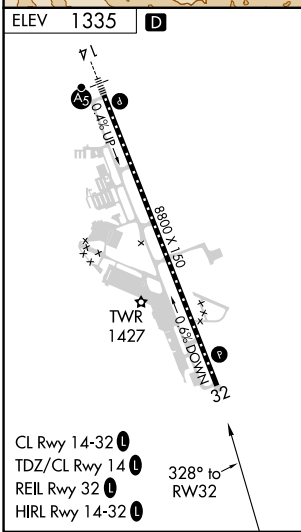

APP CRS	Rwy Idg	N/A
328°	TDZE	N/A
	Apt Elev	1335

RNAV (GPS)-D

ROGUE VALLEY INTL-MEDFORD (MFR)

RNP APCH.		MISSED APPROACH: Climb to 7800 direct OED VORTAC and hold, continue climb-in-hold to 7800.	
<p>Circling NA for Cats C and D northeast of Rwy 14-32.</p> <p>-3°C</p>			

ATIS	CASCADE APP CON *	MEDFORD TOWER *	GND CON	UNICOM
127.25	124.3 379.9	119.4 (CTAF) 257.8	121.8	122.95

7800	OED	VGSi and descent angles not coincident (VGSi Angle 3.00/TCH 50).		7 NM
		HURLO	GOLD	SUXCI
		6 NM to RW32		BRKET
				Holding Pattern
		328°	148°	10000
		6 NM	4 NM	6.2 NM
		6.90°		
		TCH 55		