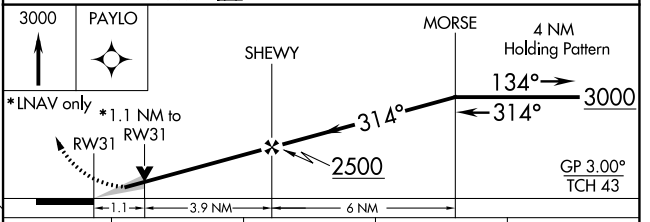

WAAS CH 77503 W31A	APP CRS 314°	Rwy Idg TDZE Apt Elev	6200 861 869
--	------------------------	-----------------------------	---

RNAV (GPS) RWY 31

THE EASTERN IOWA (CID)

RNP APCH. Baro-VNAV NA below -16°C (4°F).		MALSR 	MISSED APPROACH: Climb to 3000 direct PAYLO and hold.		
ATIS 124.15	CEDAR RAPIDS APP CON* 119.7 266.8	CEDAR RAPIDS TOWER* 118.7 (CTAF) 266.8	GND CON 121.6	CLNC DEL 125.45	UNICOM 122.95

NC-3, 23 MAR 2023 to 20 APR 2023

NC-3, 23 MAR 2023 to 20 APR 2023

ELEV 869	D	TDZE 861
----------	---	----------

CATEGORY	A	B	C	D
LPV DA	1120-½ 259 (300-½)			
LNAV/VNAV DA	1140-½	279 (300-½)	1140-¾ 279 (300-¾)	
LNAV MDA	1240-½	379 (400-½)	1240-1 379 (400-1)	