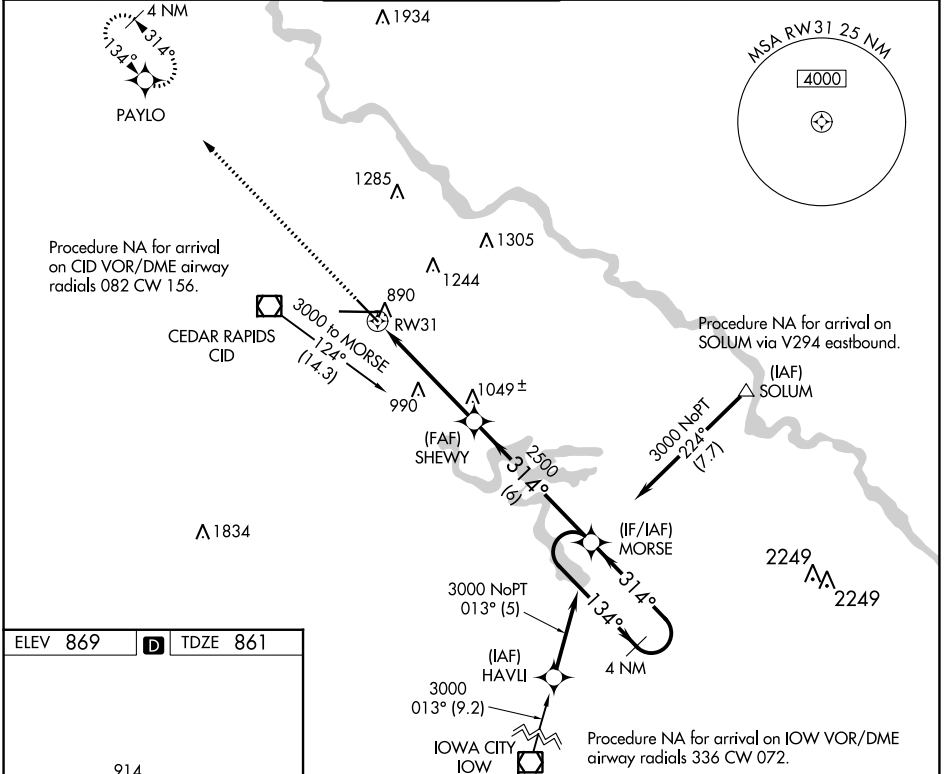

WAAS CH 77503 W31A	APP CRS 314°	Rwy Idg TDZE Apt Elev	6200 861 869
--	------------------------	-----------------------------	---

RNAV (GPS) RWY 31

THE EASTERN IOWA (CID)

RNP APCH. Baro-VNAV NA below -16°C (4°F).		MALSR 	MISSED APPROACH: Climb to 3000 direct PAYLO and hold.		
ATIS 124.15	CEDAR RAPIDS APP CON* 119.7 266.8	CEDAR RAPIDS TOWER* 118.7 (CTAF) 266.8	GND CON 121.6	CLNC DEL 125.45	UNICOM 122.95

NC-3, 23 MAR 2023 to 20 APR 2023

NC-3, 23 MAR 2023 to 20 APR 2023

ELEV 869	D	TDZE 861
----------	---	----------

CATEGORY	A	B	C	D
LPV DA	1120-½ 259 (300-½)			
LNAV/VNAV DA	1140-½	279 (300-½)	1140-¾ 279 (300-¾)	
LNAV MDA	1240-½	379 (400-½)	1240-1 379 (400-1)	