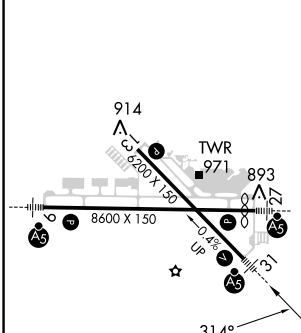

WAAS CH 77503 W31A	APP CRS 314°	Rwy Idg TDZE Apt Elev	6200 861 869
--	------------------------	-----------------------------	---

RNAV (GPS) RWY 31

THE EASTERN IOWA (CID)

RNP APCH. Baro-VNAV NA below -16°C (4°F).		MALSR 	MISSED APPROACH: Climb to 3000 direct PAYLO and hold.		
ATIS 124.15	CEDAR RAPIDS APP CON* 119.7 266.8	CEDAR RAPIDS TOWER* 118.7 (CTAF) 266.8	GND CON 121.6	CLNC DEL 125.45	UNICOM 122.95

NC-3, 23 MAR 2023 to 20 APR 2023

NC-3, 23 MAR 2023 to 20 APR 2023

ELEV 869	D	TDZE 861
----------	---	----------

CATEGORY	A	B	C	D
LPV DA	1120-½ 259 (300-½)			
LNAV/VNAV DA	1140-½	279 (300-½)	1140-¾ 279 (300-¾)	
LNAV MDA	1240-½	379 (400-½)	1240-1 379 (400-1)	