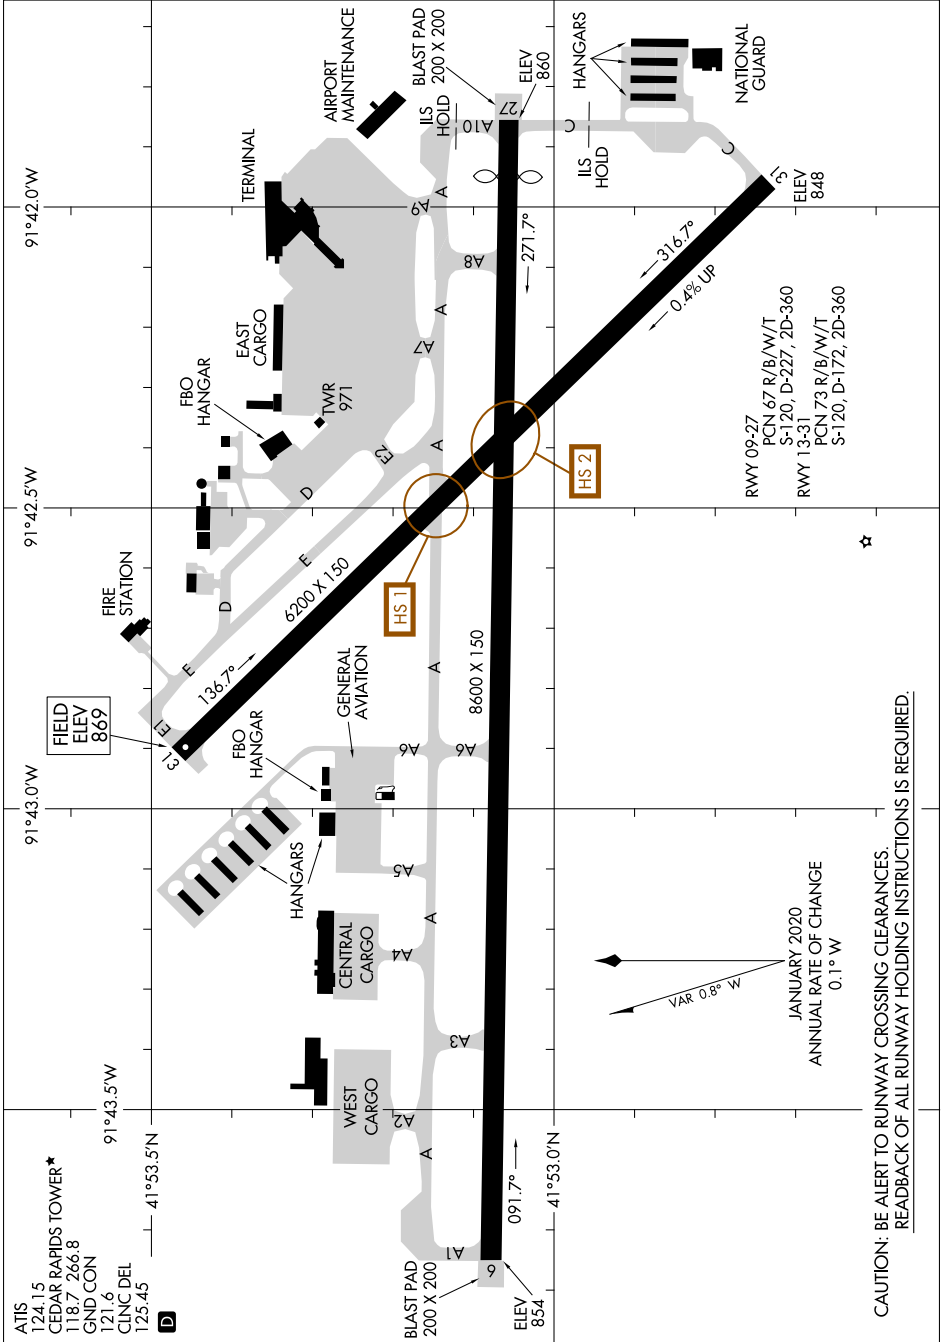

22251

AIRPORT DIAGRAM

THE EASTERN IOWA (CID)
CEDAR RAPIDS, IOWA

AL-250 (FAA)

NC-3, 23 MAR 2023 to 20 APR 2023

NC-3, 23 MAR 2023 to 20 APR 2023

JANUARY 2020
ANNUAL RATE OF CHANGE
0.1° W

CAUTION: BE ALERT TO RUNWAY CROSSING CLEARANCES.
READBACK OF ALL RUNWAY HOLDING INSTRUCTIONS IS REQUIRED.

AIRPORT DIAGRAM

22251

CEDAR RAPIDS, IOWA
THE EASTERN IOWA (CID)