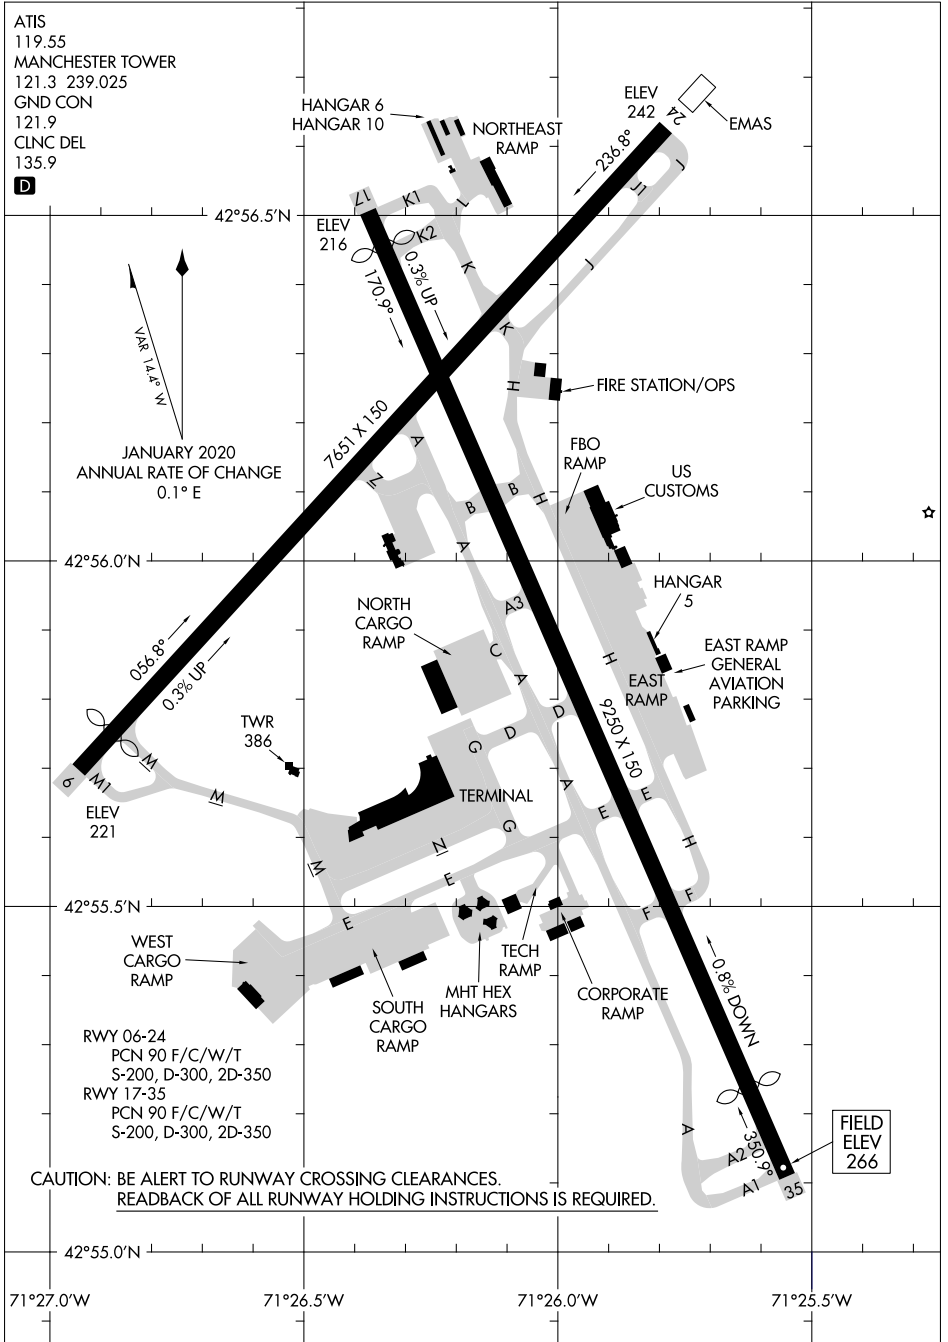

22251

AIRPORT DIAGRAM

AL-246 (FAA)

MANCHESTER BOSTON RGNL (MHT)
MANCHESTER, NEW HAMPSHIRE

ATIS
 119.55
 MANCHESTER TOWER
 121.3 239.025
 GND CON
 121.9
 CLNC DEL
 135.9

D

NE-1, 23 MAR 2023 to 20 APR 2023

NE-1, 23 MAR 2023 to 20 APR 2023