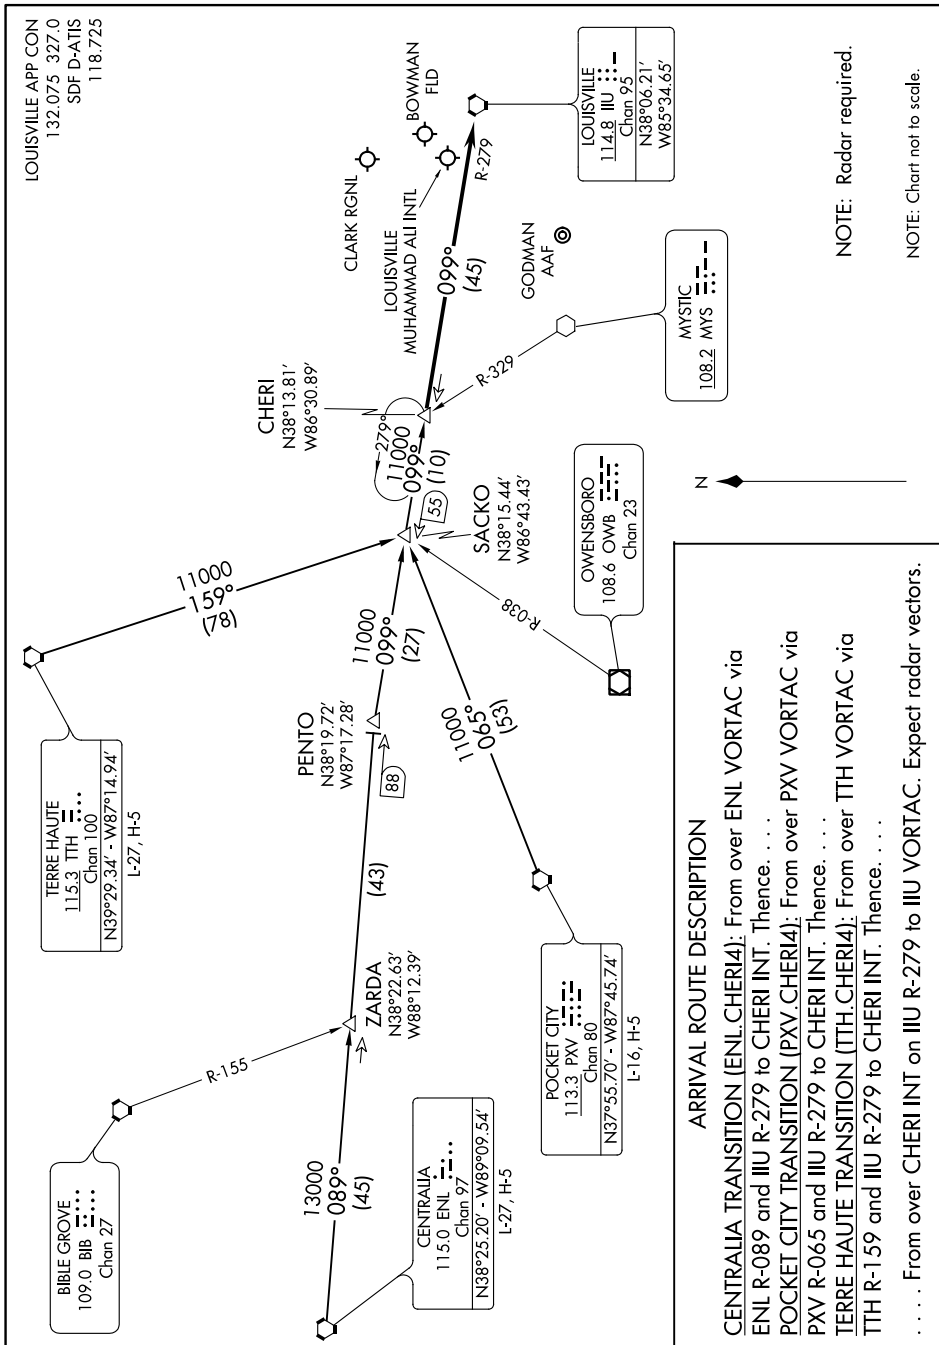

# CHERI FOUR ARRIVAL

LOUISVILLE, KENTUCKY

SE-1, 23 MAR 2023 to 20 APR 2023

NOTE: Radar required.

NOTE: Chart not to scale.

# CHERI FOUR ARRIVAL

(CHERI.CHERI4) 15AUG19

LOUISVILLE, KENTUCKY

SE-1, 23 MAR 2023 to 20 APR 2023