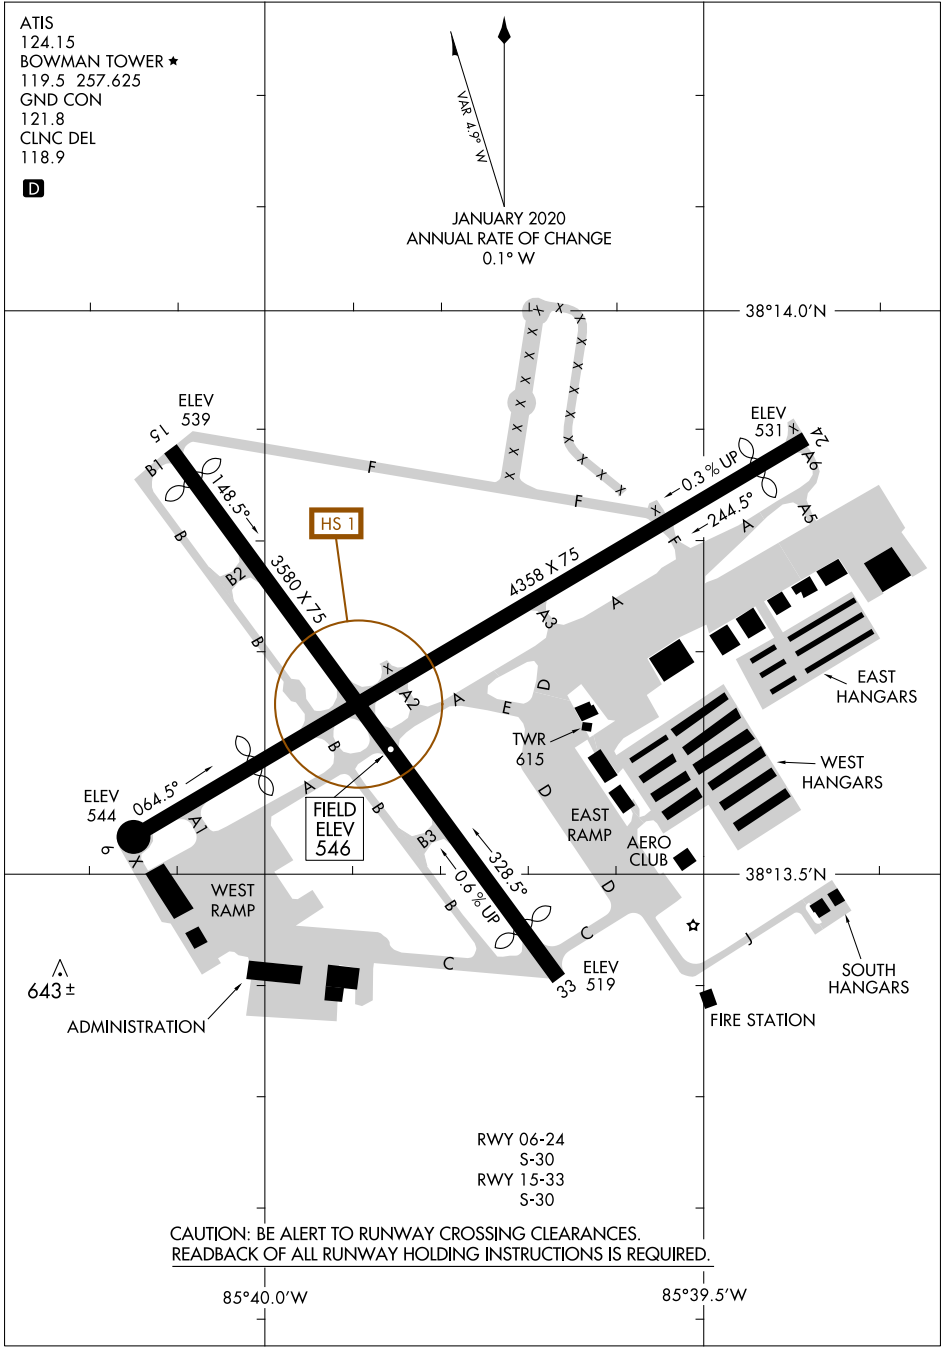

# AIRPORT DIAGRAM

BOWMAN FLD (LOU)  
LOUISVILLE, KENTUCKY

AL-238 (FAA)

ATIS  
124.15  
BOWMAN TOWER ★  
119.5 257.625  
GND CON  
121.8  
CLNC DEL  
118.9

SE-1, 23 MAR 2023 to 20 APR 2023

SE-1, 23 MAR 2023 to 20 APR 2023

CAUTION: BE ALERT TO RUNWAY CROSSING CLEARANCES.  
READEBACK OF ALL RUNWAY HOLDING INSTRUCTIONS IS REQUIRED.

# AIRPORT DIAGRAM

LOUISVILLE, KENTUCKY  
BOWMAN FLD (LOU)

22083