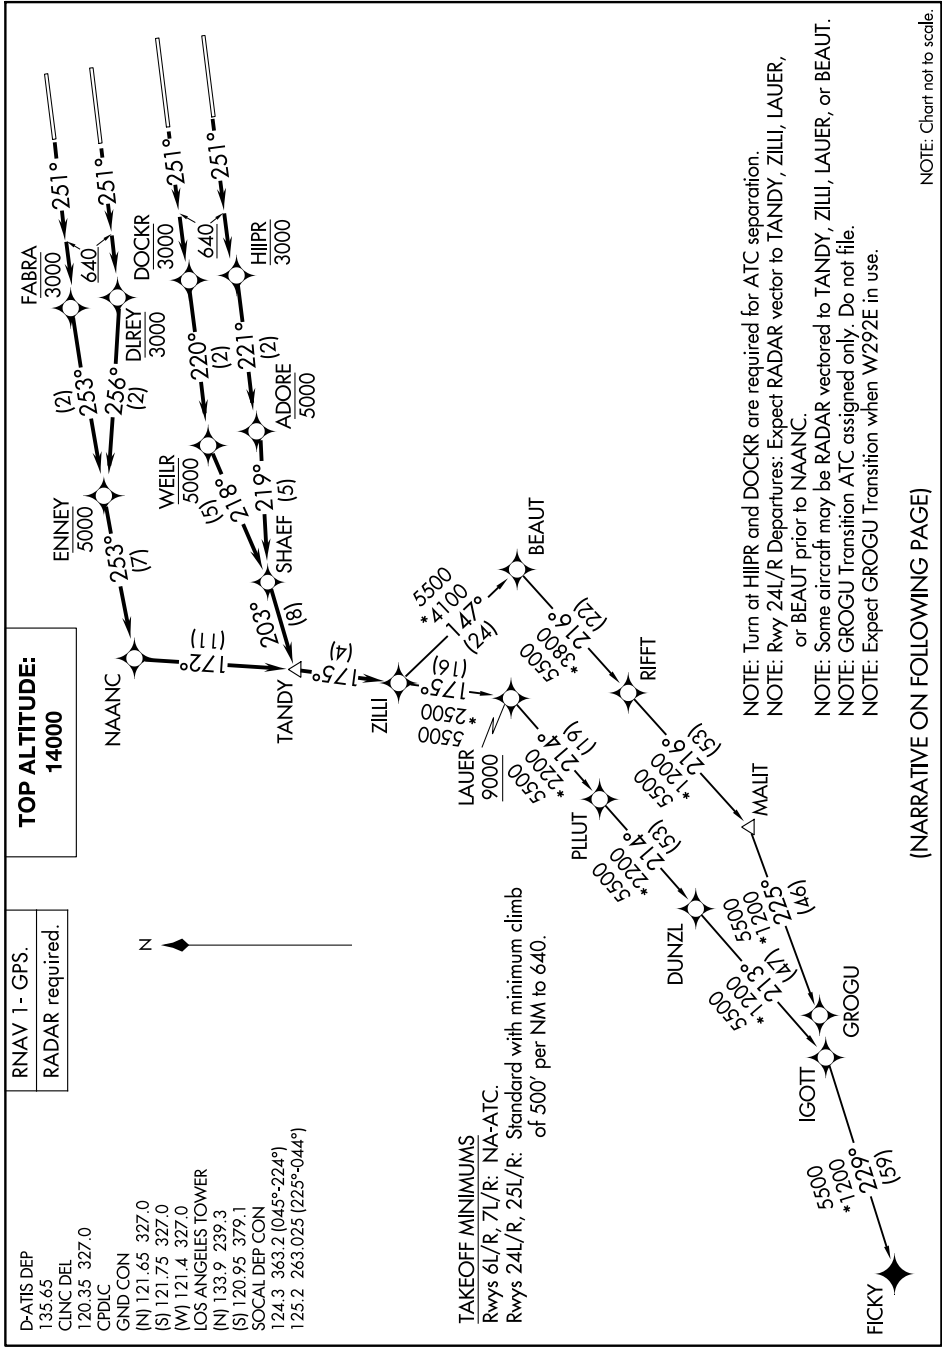

ZILLI FIVE DEPARTURE (RNAV)

SW-3, 23 MAR 2023 to 20 APR 2023

ZILLI FIVE DEPARTURE (RNAV)

(NARRATIVE ON FOLLOWING PAGE)

SW-3, 23 MAR 2023 to 20 APR 2023