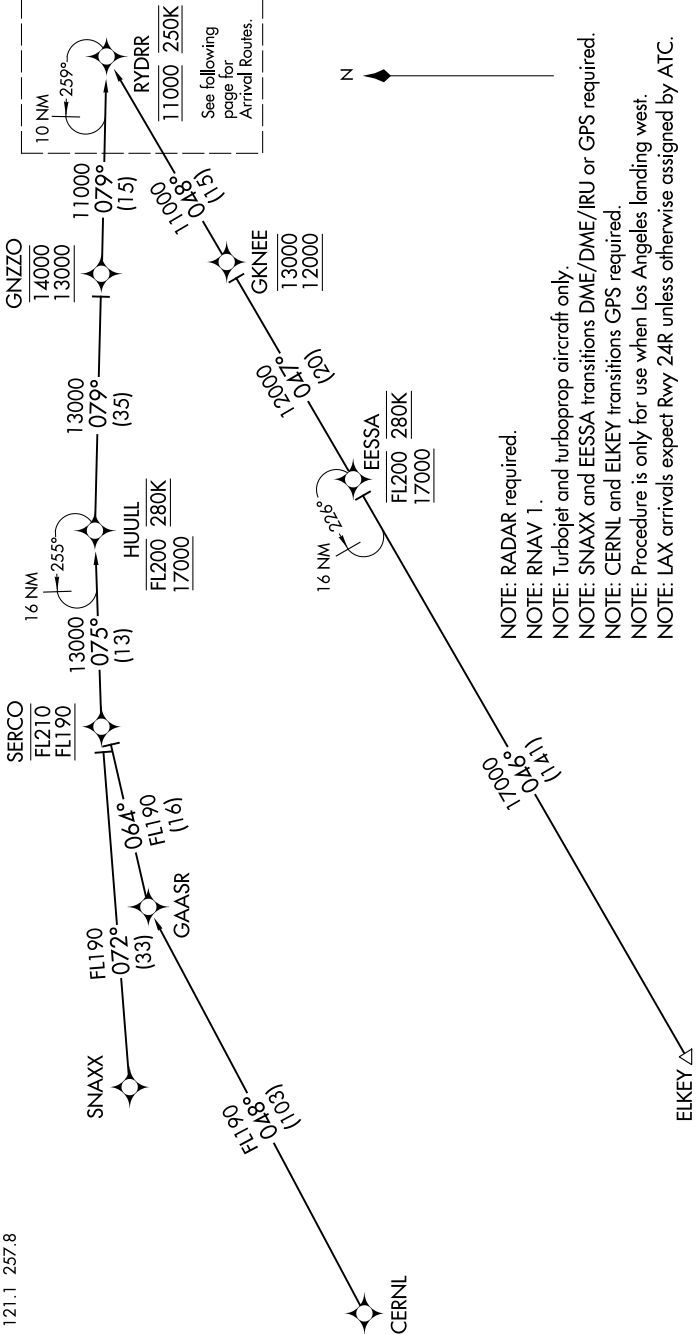

RYDRR TWO ARRIVAL (RNAV) Transition Routes

LOS ANGELES, CALIFORNIA

SW-3, 23 MAR 2023 to 20 APR 2023

SOCAL APP CON
 124.5 235.975
 LAX D-ATIS ARR
 133.8
 HHR ATIS
 118.4
 LOS ANGELES TOWER
 (N) 133.9, 239.3
 (S) 120.95, 379.1
 HAWTHORNE TOWER ★
 121.1 257.8

CERNL TRANSITION (CERNL.RYDRR2)
EESSA TRANSITION (EESSA.RYDRR2)
EIKEY TRANSITION (EIKEY.RYDRR2)
SNAXX TRANSITION (SNAXX.RYDRR2)

(CONTINUED ON FOLLOWING PAGE)

NOTE: Chart not to scale.

RYDRR TWO ARRIVAL (RNAV) Transition Routes

LOS ANGELES, CALIFORNIA

SW-3, 23 MAR 2023 to 20 APR 2023