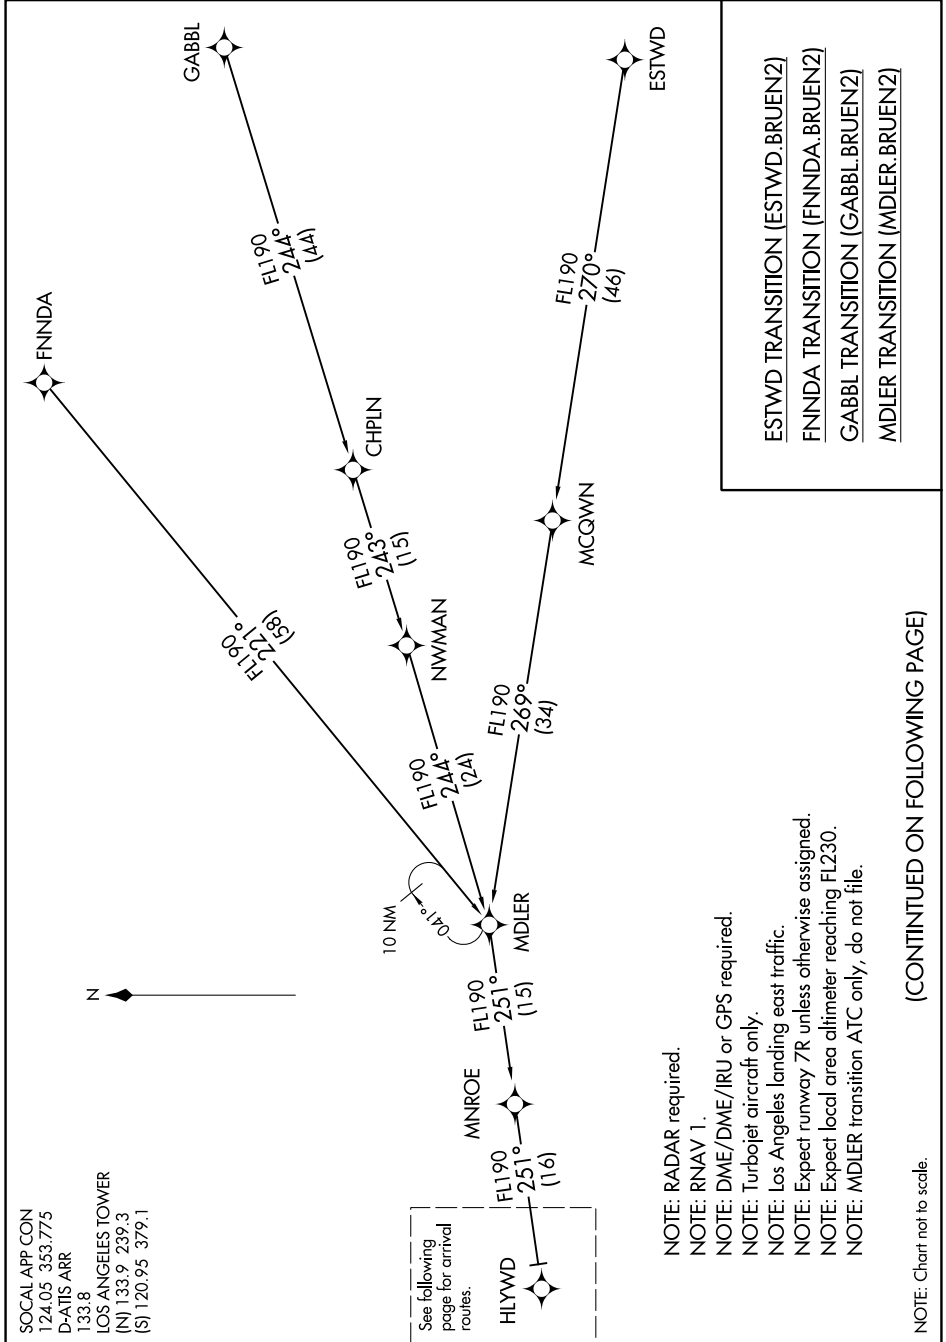

# BRUEN TWO ARRIVAL (RNAV) Transition Routes

SW-3, 23 MAR 2023 to 20 APR 2023

SW-3, 23 MAR 2023 to 20 APR 2023