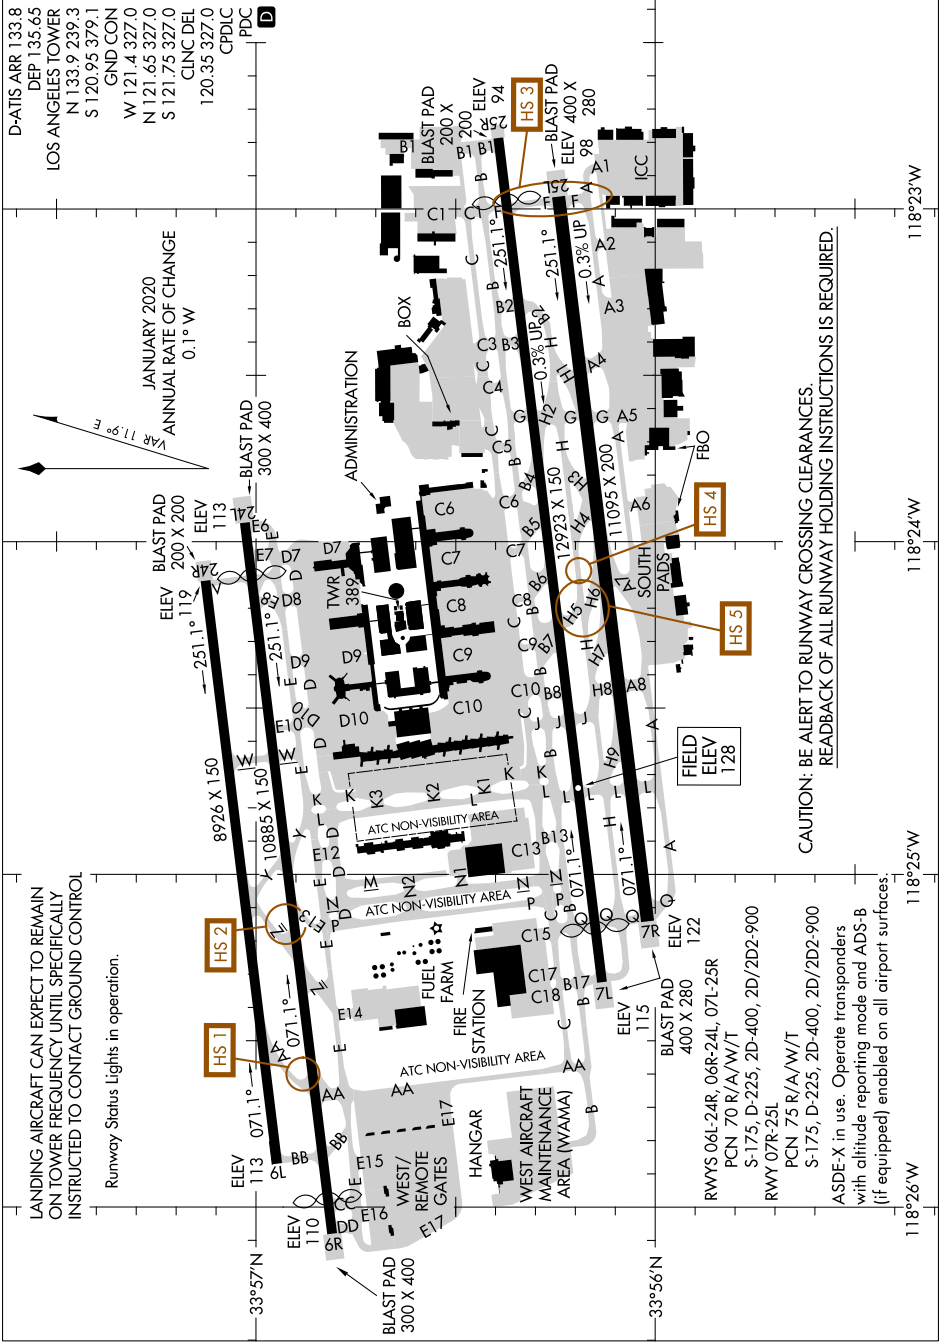

AIRPORT DIAGRAM

AL-237 (FAA)

LOS ANGELES INTL (LAX)
LOS ANGELES, CALIFORNIA

SW-3, 23 MAR 2023 to 20 APR 2023

AIRPORT DIAGRAM

LOS ANGELES, CALIFORNIA
LOS ANGELES INTL (LAX)

SW-3, 23 MAR 2023 to 20 APR 2023