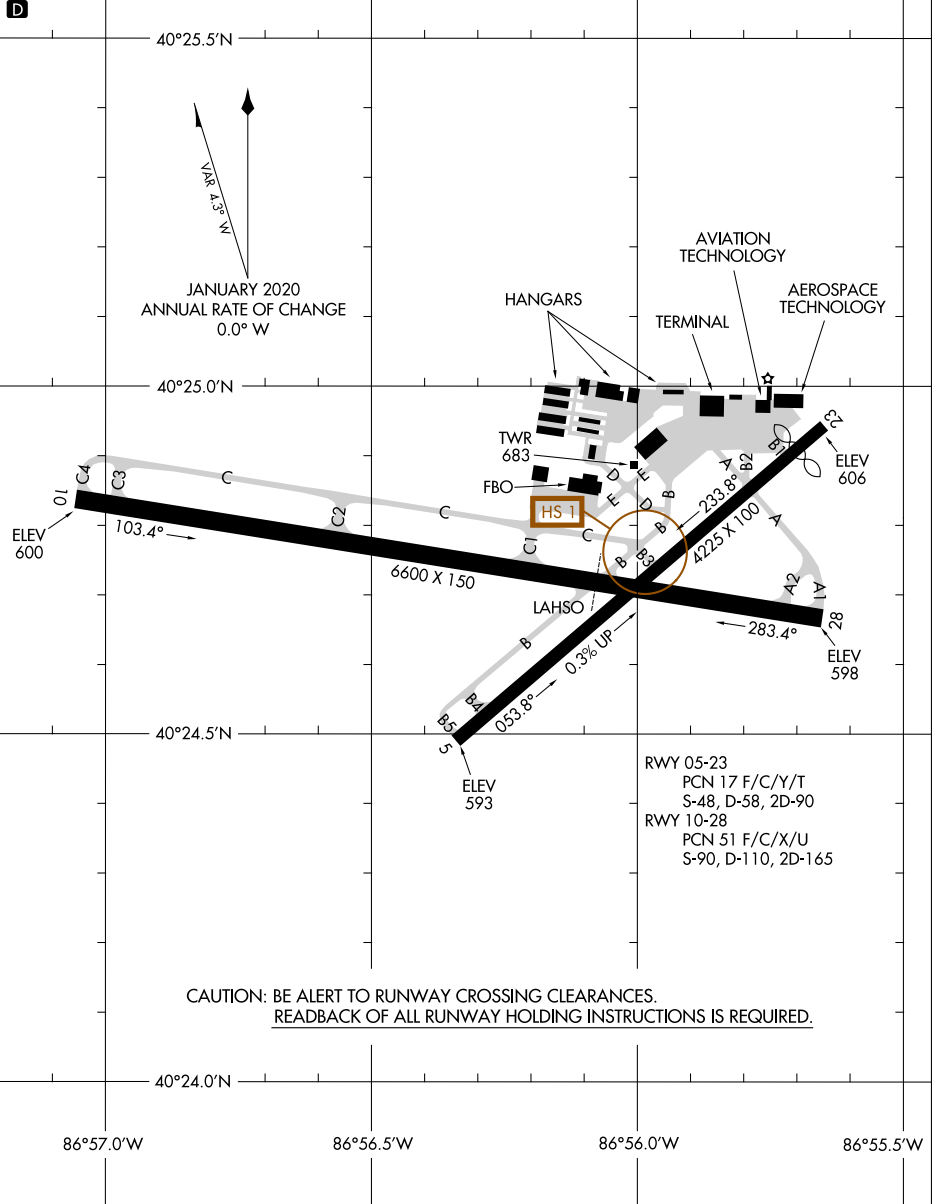

# AIRPORT DIAGRAM

AL-220 (FAA)

PURDUE UNIVERSITY (LAF)  
LAFAYETTE, INDIANA

ATIS  
127.75  
LAFAYETTE TOWER ★  
119.6 343.625  
GND CON  
121.9 343.625

FIELD  
ELEV  
606

EC-2, 23 MAR 2023 to 20 APR 2023

EC-2, 23 MAR 2023 to 20 APR 2023

# AIRPORT DIAGRAM

LAFAYETTE, INDIANA  
PURDUE UNIVERSITY (LAF)