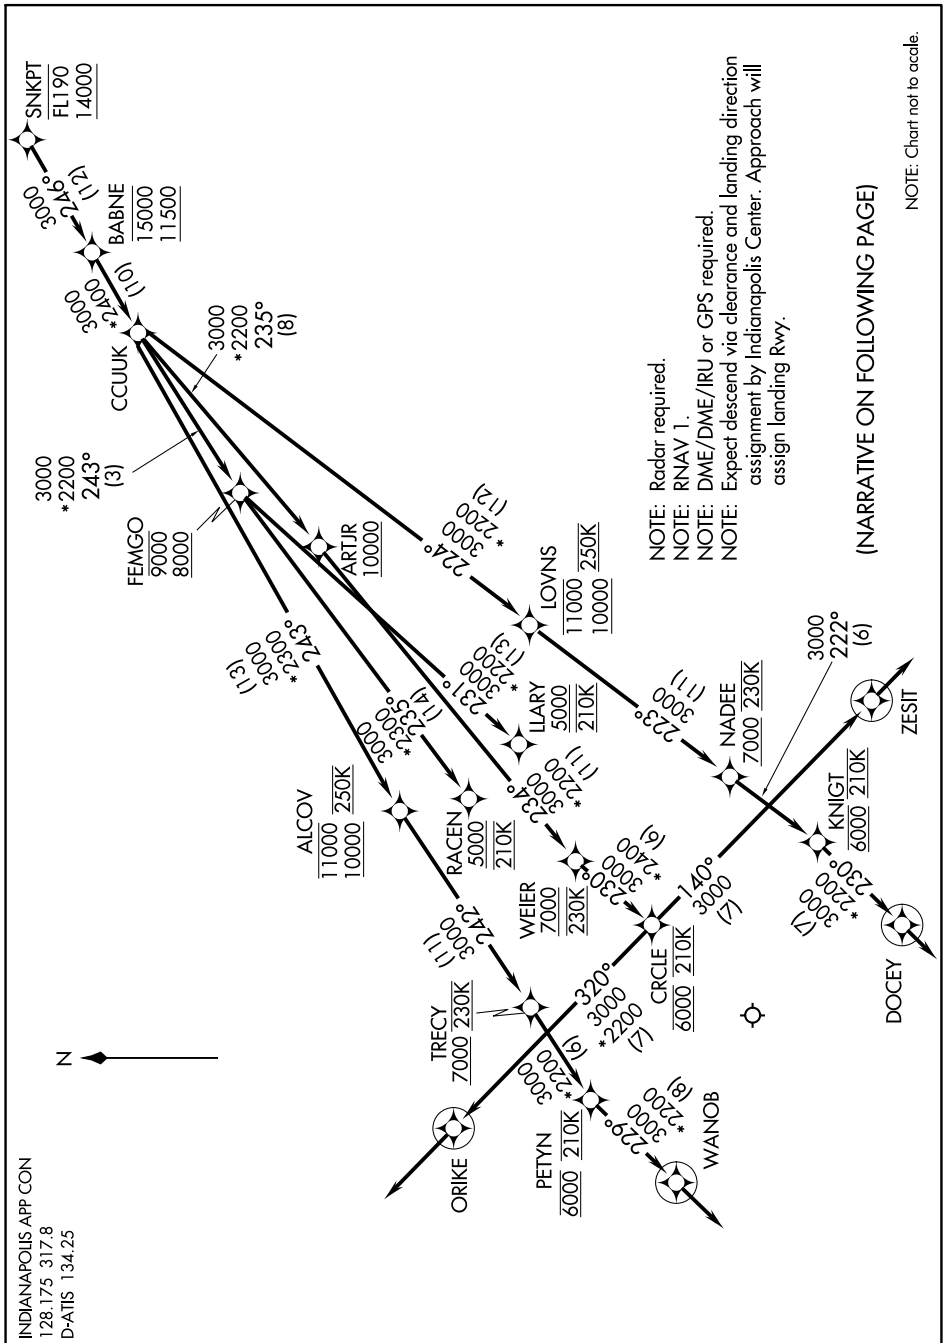

EC-2, 23 MAR 2023 to 20 APR 2023

INDIANAPOLIS APP CON  
128.175 317.8  
D-ATIS 134.25

(NARRATIVE ON FOLLOWING PAGE)

NOTE: Chart not to scale.

EC-2, 23 MAR 2023 to 20 APR 2023