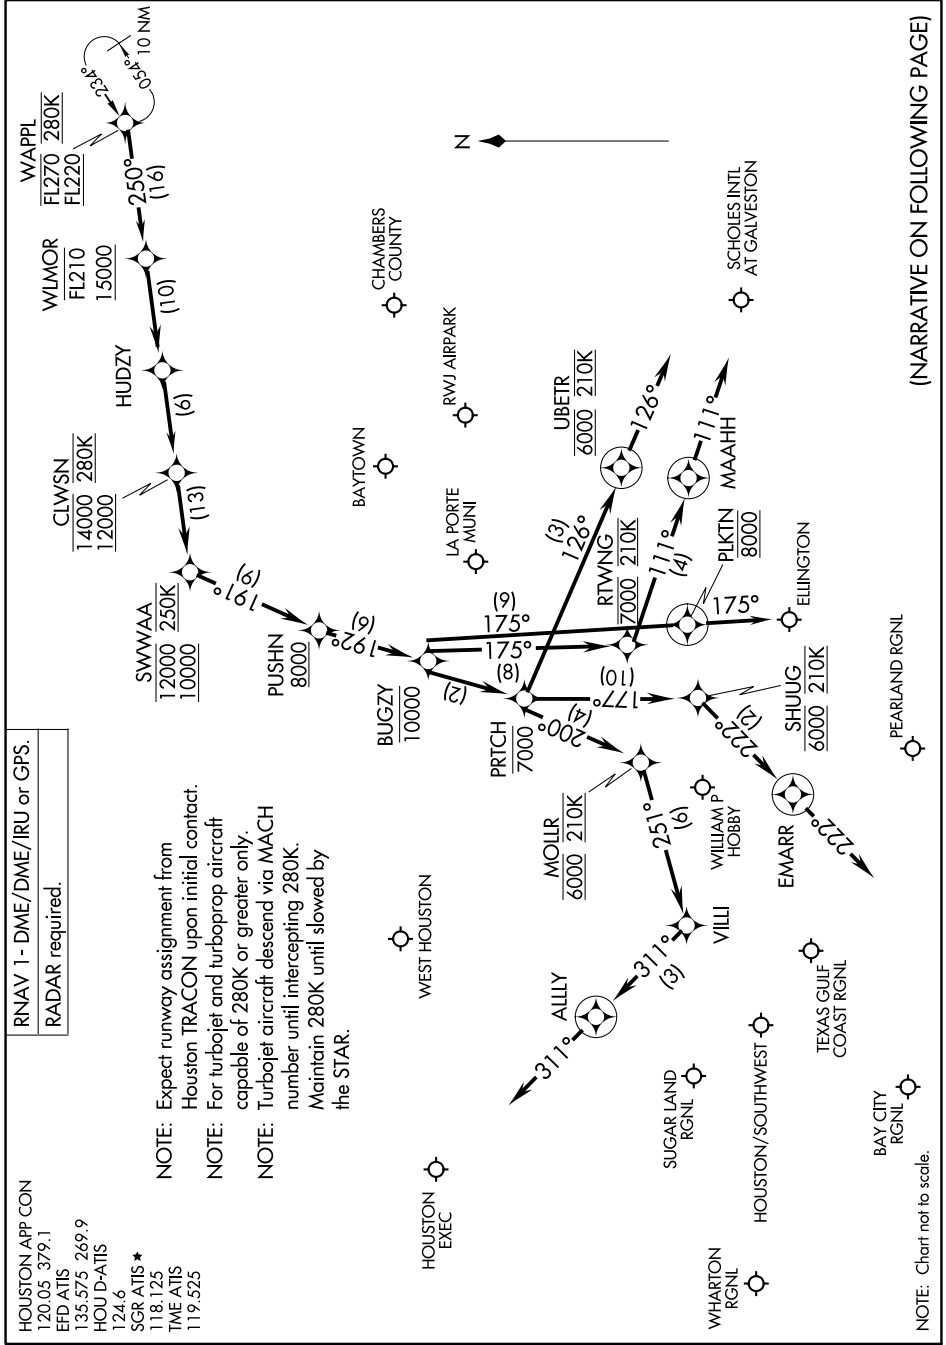

# WAPPL SIX ARRIVAL (RNAV) Arrival Routes

HOUSTON, TEXAS

SC-5, 23 MAR 2023 to 20 APR 2023

HOUSTON APP CON  
 120.05 379.1  
 EFD ATIS  
 135.575 269.9  
 HOU D-ATIS  
 124.6  
 SGR ATIS ★  
 118.125  
 TME ATIS  
 119.525

- NOTE: Expect runway assignment from Houston TRACON upon initial contact.
- NOTE: For turbojet and turboprop aircraft capable of 280K and greater only.
- NOTE: Turbojet aircraft descend via MACH number until intercepting 280K. Maintain 280K until slowed by the STAR.

# WAPPL SIX ARRIVAL (RNAV) Arrival Routes

HOUSTON, TEXAS

(NARRATIVE ON FOLLOWING PAGE)

SC-5, 23 MAR 2023 to 20 APR 2023

NOTE: Chart not to scale.