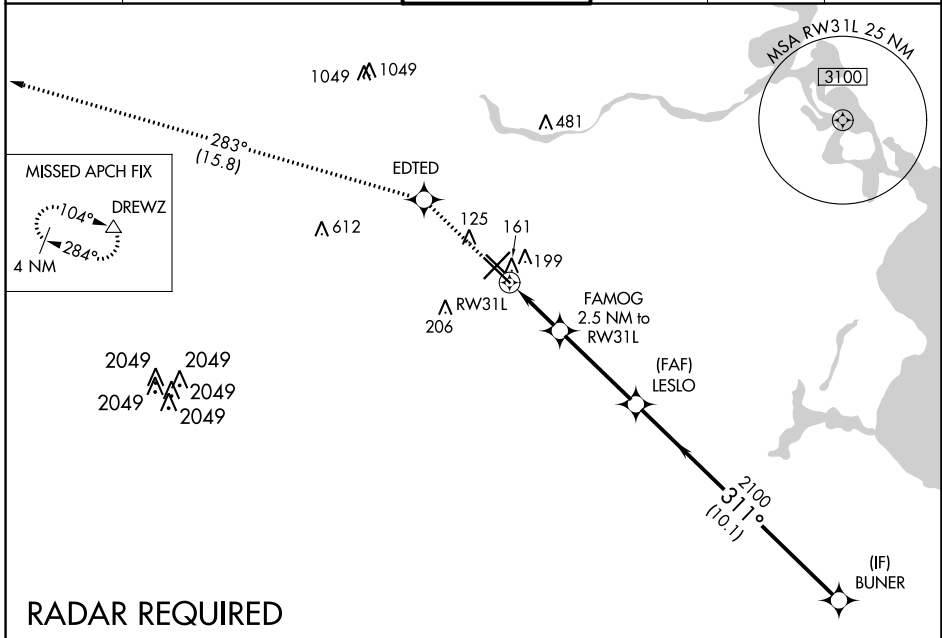

WAAS CH 77510 W31A	APP CRS 311°	Rwy Idg 7602 TDZE 43 Apt Elev 46
--	------------------------	---

RNAV (GPS) RWY 31L

WILLIAM P HOBBY (HOU)

⚠ For uncompensated Baro-VNAV systems, LNAV/VNAV NA below -1.5°C (5°F) or above 43°C (109°F). DME/DME RNP-0.3 NA.

MISSED APPROACH: Climb to 2000 direct EDTD and on track 283° to DREWZ and hold.

D-ATIS 124.6	HOUSTON APP CON 120.05 379.1 EAST 124.35 316.15 WEST	HOBBY TOWER 118.7 256.9	GND CON 121.9	CLNC DEL 125.45	CPDLC
------------------------	--	-----------------------------------	-------------------------	---------------------------	-------

ELEV 46	D	TDZE 43
---------	----------	---------

CATEGORY	A	B	C	D
LPV DA		243/40	200 (200-¾)	
LNAV/VNAV DA		323/45	280 (300-⅞)	
LNAV MDA	500/55	457 (500-1)	500-1⅜	457 (500-1⅜)
C CIRCLING	500-1 454 (500-1)	520-1 474 (500-1)	740-2¼	694 (700-2¼)