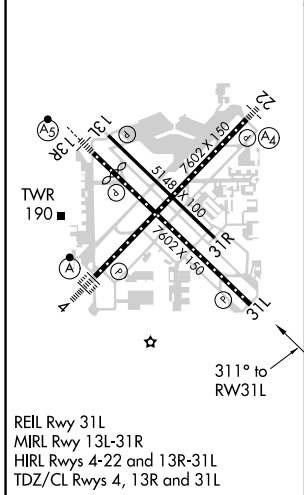

WAAS CH 77510 W31A	APP CRS 311°	Rwy Idg 7602 TDZE 43 Apt Elev 46
--	------------------------	---

RNAV (GPS) RWY 31L

WILLIAM P HOBBY (HOU)

⚠ For uncompensated Baro-VNAV systems, LNAV/VNAV NA below -1.5°C (5°F) or above 43°C (109°F). DME/DME RNP-0.3 NA.

MISSED APPROACH: Climb to 2000 direct EDTD and on track 283° to DREWZ and hold.

D-ATIS 124.6	HOUSTON APP CON 120.05 379.1 EAST 124.35 316.15 WEST	HOBBY TOWER 118.7 256.9	GND CON 121.9	CLNC DEL 125.45	CPDLC
------------------------	--	-----------------------------------	-------------------------	---------------------------	-------

ELEV 46	D	TDZE 43
---------	----------	---------

CATEGORY	A	B	C	D
LPV DA		243/40	200 (200-¾)	
LNAV/VNAV DA		323/45	280 (300-⅞)	
LNAV MDA	500/55	457 (500-1)	500-1⅜	457 (500-1⅜)
C CIRCLING	500-1 454 (500-1)	520-1 474 (500-1)	740-2¼	694 (700-2¼)