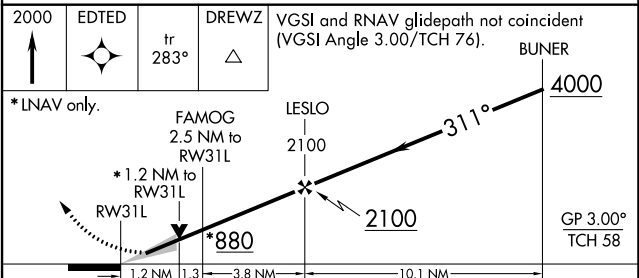

CATEGORY	A	B	C	D
LPV DA		243/40	200 (200-¾)	
LNAV/VNAV DA		323/45	280 (300-⅞)	
LNAV MDA	500/55	457 (500-1)	500-1⅜	457 (500-1⅜)
C CIRCLING	500-1 454 (500-1)	520-1 474 (500-1)	740-2¼	694 (700-2¼)