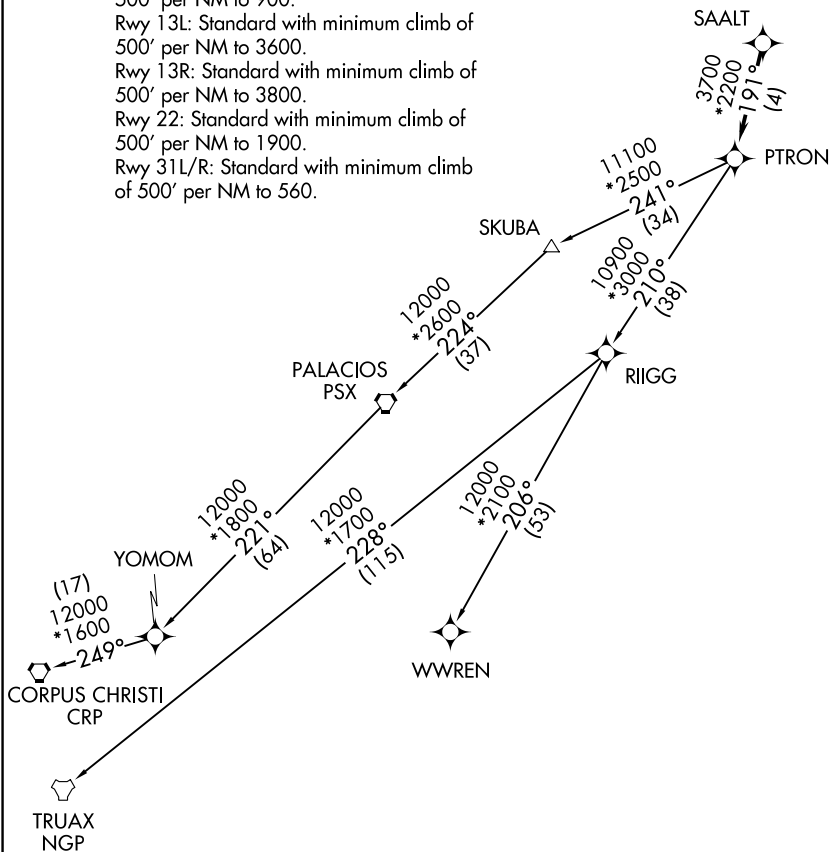

PTRON NINE DEPARTURE (RNAV)

HOUSTON, TEXAS

D-ATIS
124.6
CLNC DEL
125.45
CPDLC
GND CON
121.9
HOBBY TOWER
118.7 256.9
HOUSTON DEP CON
127.125 269.075

RNAV 1 - DME/DME/IRU or GPS.
RADAR required.

**TOP ALTITUDE:
16000**

TAKEOFF MINIMUMS

- Rwy 4: Standard with minimum climb of 500' per NM to 900.
- Rwy 13L: Standard with minimum climb of 500' per NM to 3600.
- Rwy 13R: Standard with minimum climb of 500' per NM to 3800.
- Rwy 22: Standard with minimum climb of 500' per NM to 1900.
- Rwy 31L/R: Standard with minimum climb of 500' per NM to 560.

NOTE: Chart not to scale.

(NARRATIVE ON FOLLOWING PAGE)

PTRON NINE DEPARTURE (RNAV)

HOUSTON, TEXAS

SC-5, 23 MAR 2023 to 20 APR 2023

SC-5, 23 MAR 2023 to 20 APR 2023