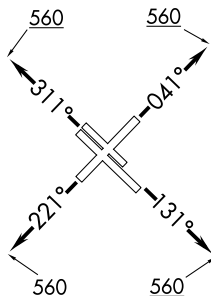

PTRON NINE DEPARTURE (RNAV)

HOUSTON, TEXAS

D-ATIS
124.6
CLNC DEL
125.45
CPDLC
GND CON
121.9
HOBBY TOWER
118.7 256.9
HOUSTON DEP CON
127.125 269.075

RNAV 1 - DME/DME/IRU or GPS.
RADAR required.

**TOP ALTITUDE:
16000**

TAKEOFF MINIMUMS

- Rwy 4: Standard with minimum climb of 500' per NM to 900.
- Rwy 13L: Standard with minimum climb of 500' per NM to 3600.
- Rwy 13R: Standard with minimum climb of 500' per NM to 3800.
- Rwy 22: Standard with minimum climb of 500' per NM to 1900.
- Rwy 31L/R: Standard with minimum climb of 500' per NM to 560.