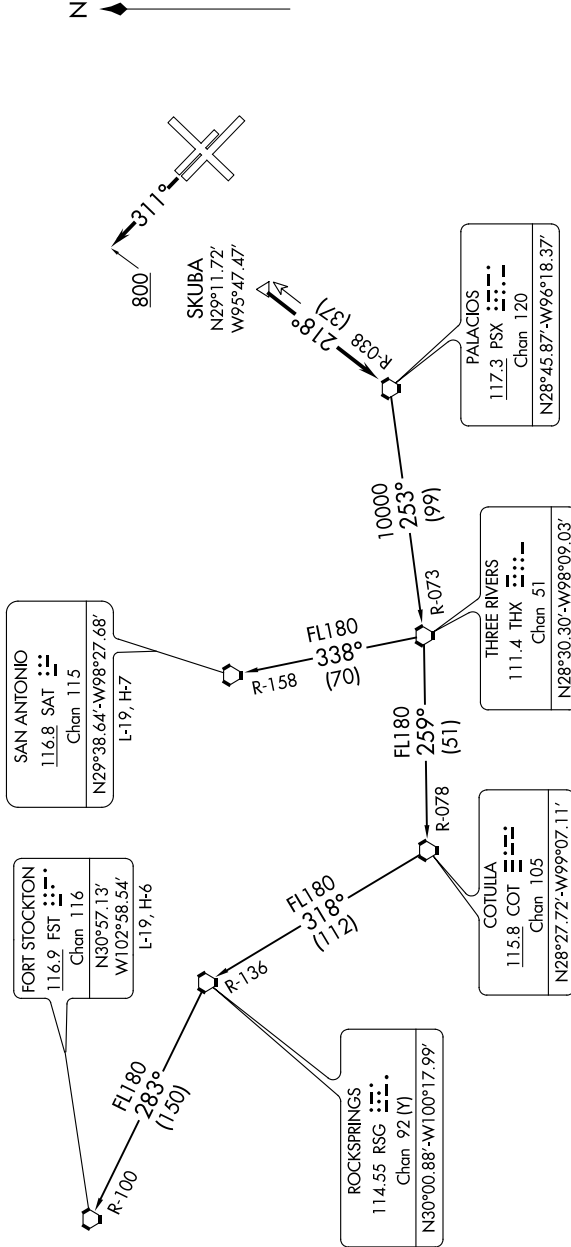

PALACIOS THREE DEPARTURE

TOP ALTITUDE:
16000

TAKEOFF MINIMUMS

Rwys 4, 13L/R, 31L/R: Standard.
Rwy 22: Standard with minimum climb
of 290' per NM to 1500'.

SC-5, 23 MAR 2023 to 20 APR 2023

RADAR and DME required.

(NARRATIVE ON FOLLOWING PAGE)

NOTE: Chart not to scale.

SC-5, 23 MAR 2023 to 20 APR 2023

PALACIOS THREE DEPARTURE