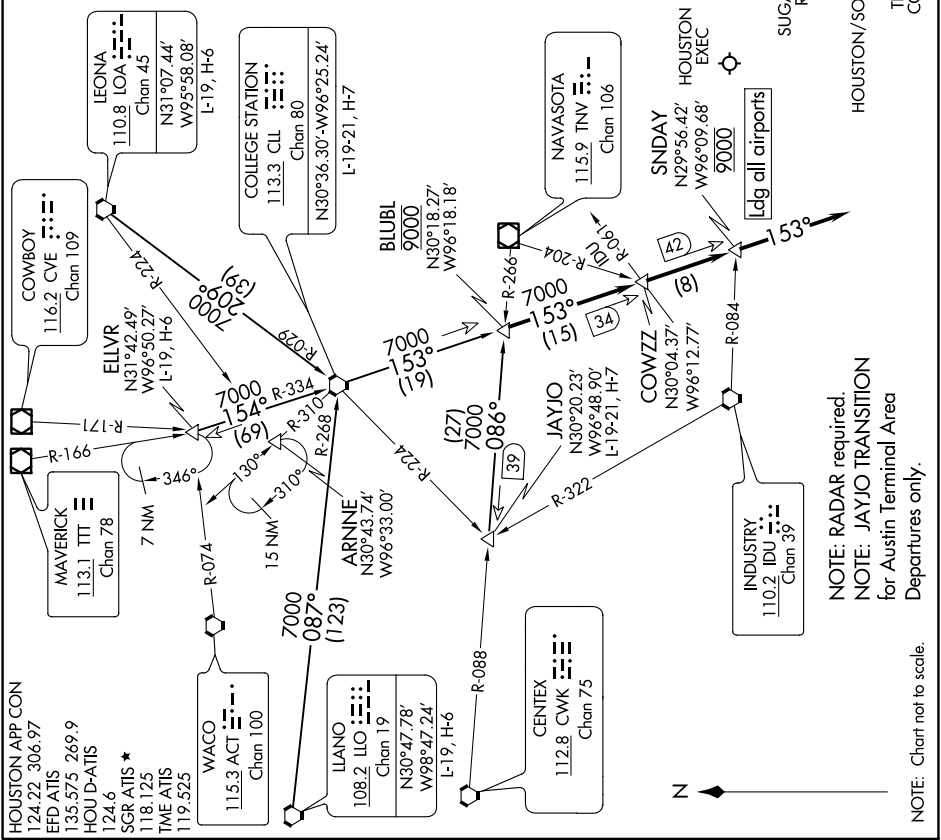

BLUBELL FOUR ARRIVAL

HOUSTON, TEXAS

SC-5, 23 MAR 2023 to 20 APR 2023

ARRIVAL ROUTE DESCRIPTION

COLLEGE STATION TRANSITION (CLL.BLUBL4):
From over CLL VORTAC on CLL R-153 to BLUBL. Thence . . . . .

ELIVR TRANSITION (ELIVR.BLUBL4): From over ELIVR on CLL R-334 to CLL VORTAC, then on CLL R-153 to BLUBL. Thence . . . . .

JAYJO TRANSITION (JAYJO.BLUBL4): From over JAYJO on TNV R-266 to BLUBL. Thence . . . . .

LEONA TRANSITION (LOA.BLUBL4): From over LOA VORTAC on LOA R-209 and CLL R-029 to CLL VORTAC, then on CLL R-153 to BLUBL. Thence . . . . .

ILANO TRANSITION (ILO.BLUBL4): From over ILO VORTAC on ILO R-087 and CLL R-268 to CLL VORTAC, then on CLL R-153 to BLUBL. Thence . . . . .

. . . . . From over BLUBL on CLL R-153 to cross **SNDAY** at 9000, from **SNDAY** fly heading 153°. Expect vectors to final approach course at or prior to **SNDAY**.

SC-5, 23 MAR 2023 to 20 APR 2023

BLUBELL FOUR ARRIVAL

HOUSTON, TEXAS

NOTE: RADAR required
NOTE: JAYJO TRANSITION
for Austin Terminal Area
Departures only.