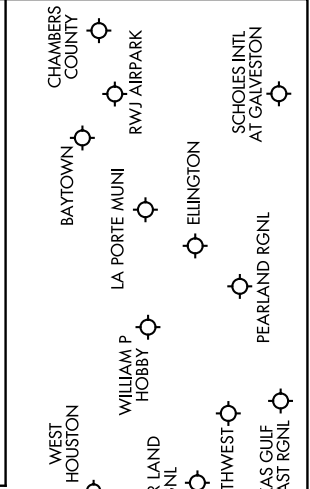

BLUBELL FOUR ARRIVAL

HOUSTON, TEXAS

SC-5, 23 MAR 2023 to 20 APR 2023

ARRIVAL ROUTE DESCRIPTION

COLLEGE STATION TRANSITION (CLL.BLUBL4):
From over CLL VORTAC on CLL R-153 to BLUBL. Thence . . . . .

ELIVR TRANSITION (ELIVR.BLUBL4): From over ELIVR on CLL R-334 to CLL VORTAC, then on CLL R-153 to BLUBL. Thence . . . . .

JAYJO TRANSITION (JAYJO.BLUBL4): From over JAYJO on TNV R-266 to BLUBL. Thence . . . . .

LEONA TRANSITION (LOA.BLUBL4): From over LOA VORTAC on LOA R-209 and CLL R-029 to CLL VORTAC, then on CLL R-153 to BLUBL. Thence . . . . .

ILANO TRANSITION (ILO.BLUBL4): From over ILO VORTAC on ILO R-087 and CLL R-268 to CLL VORTAC, then on CLL R-153 to BLUBL. Thence . . . . .

. . . . . From over BLUBL on CLL R-153 to cross **SNDAY** at 9000, from **SNDAY** fly heading 153°. Expect vectors to final approach course at or prior to **SNDAY**.

SC-5, 23 MAR 2023 to 20 APR 2023

BLUBELL FOUR ARRIVAL

HOUSTON, TEXAS

NOTE: RADAR required
NOTE: JAYJO TRANSITION
for Austin Terminal Area
Departures only.