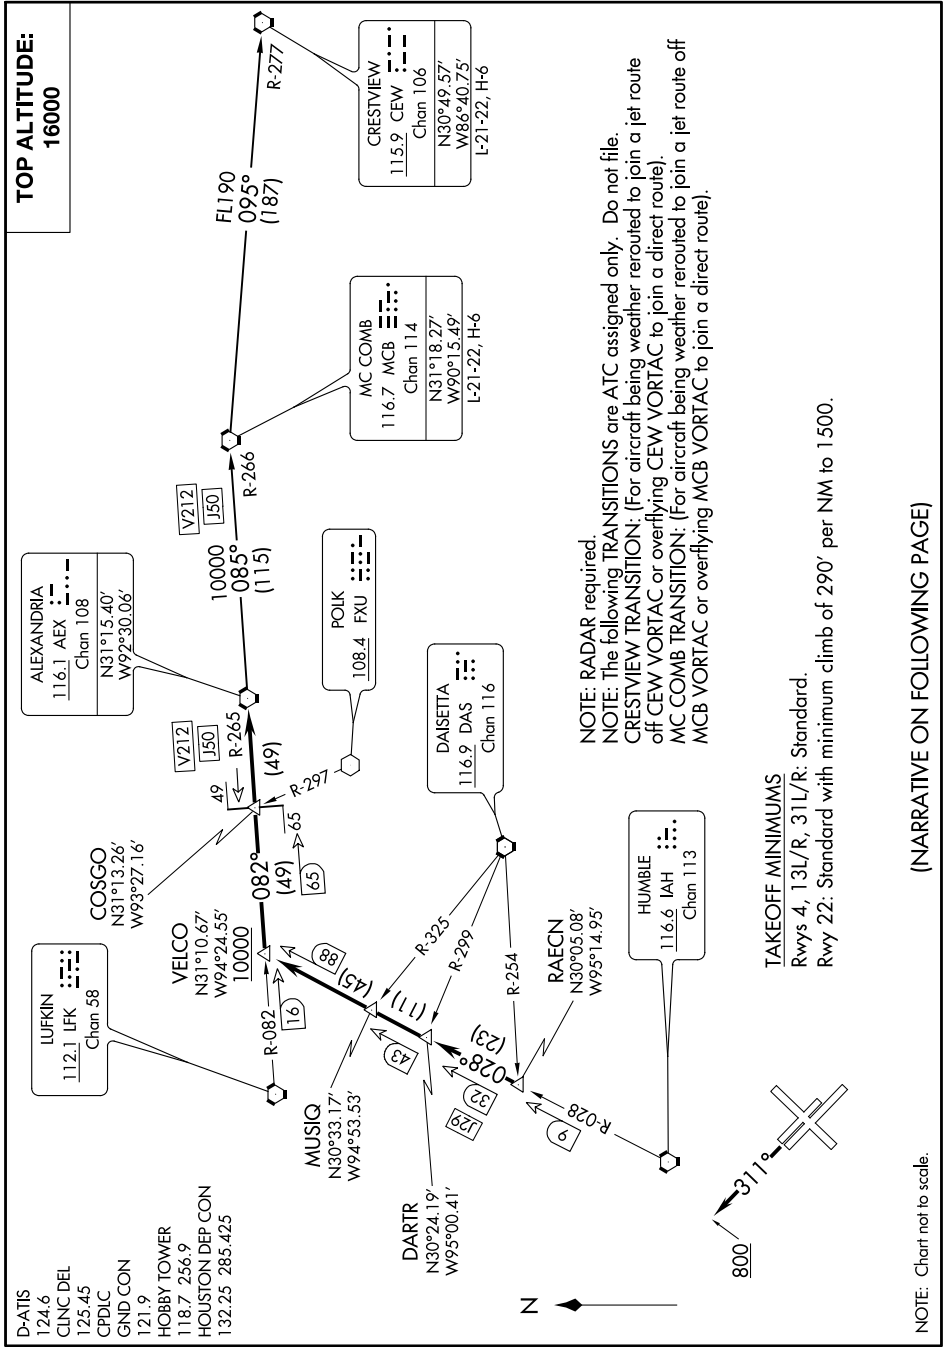

ALEXANDRIA THREE DEPARTURE

SC-5, 23 MAR 2023 to 20 APR 2023

- D-ATIS 124.6
- CLNC DEL 125.45
- CPDLC 121.9
- GND CON 121.9
- HOBBY TOWER 118.7 256.9
- HOUSTON DEP CON 132.25 285.425

ALEXANDRIA THREE DEPARTURE

NOTE: RADAR required.
 NOTE: The following TRANSITIONS are ATC assigned only. Do not file.

CRESTVIEW TRANSITION: (For aircraft being weather rerouted to join a jet route of CEW VORTAC or overflying CEW VORTAC to join a direct route).

MC COMB TRANSITION: (For aircraft being weather rerouted to join a jet route off MCB VORTAC or overflying MCB VORTAC to join a direct route).

TAKEOFF MINIMUMS

Rwys 4, 13L/R, 31L/R: Standard.

Rwy 22: Standard with minimum climb of 290' per NM to 1500.

(NARRATIVE ON FOLLOWING PAGE)

SC-5, 23 MAR 2023 to 20 APR 2023

NOTE: Chart not to scale.