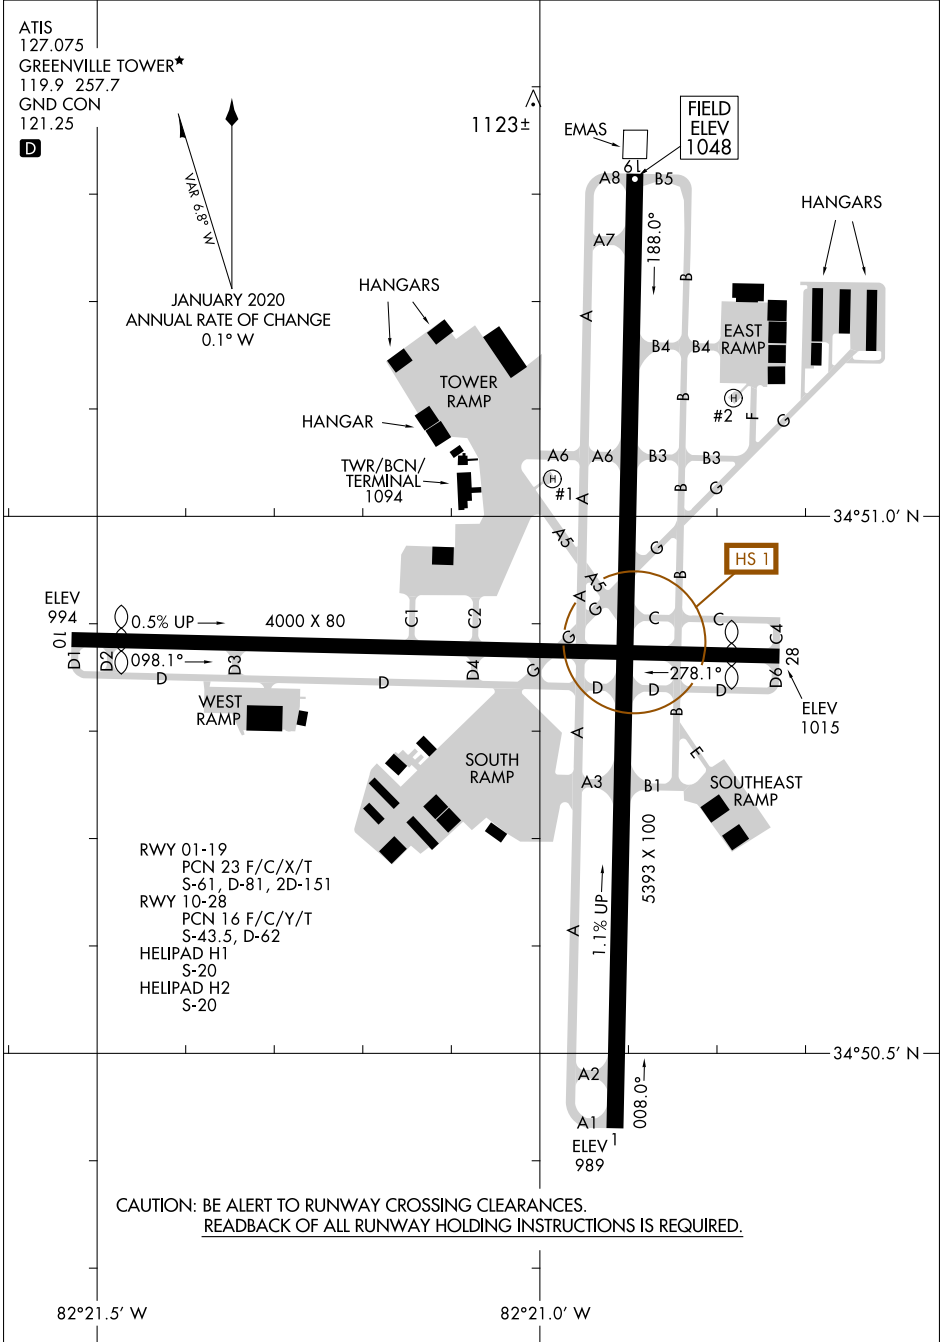

AIRPORT DIAGRAM

AL-180 (FAA)

GREENVILLE DOWNTOWN (GMU)
GREENVILLE, SOUTH CAROLINA

SE-2, 23 MAR 2023 to 20 APR 2023

SE-2, 23 MAR 2023 to 20 APR 2023

AIRPORT DIAGRAM

GREENVILLE, SOUTH CAROLINA
GREENVILLE DOWNTOWN (GMU)