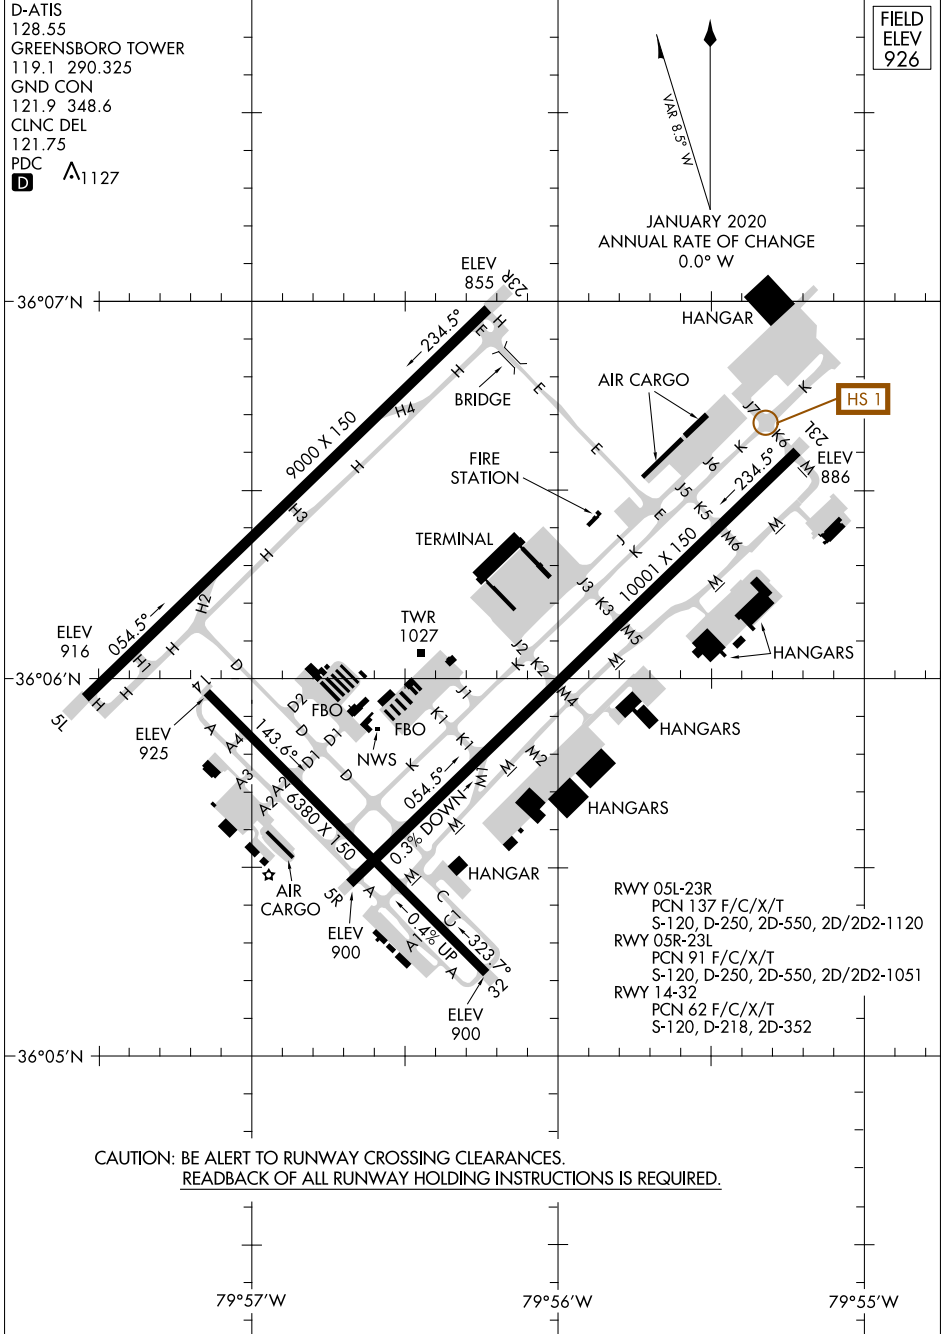

21336

AIRPORT DIAGRAM

AL-178 (FAA)

PIEDMONT TRIAD INTL (GSO)
GREENSBORO, NORTH CAROLINA

D-ATIS
128.55
GREENSBORO TOWER
119.1 290.325
GND CON
121.9 348.6
CLNC DEL
121.75
PDC
A₁127

FIELD
ELEV
926

JANUARY 2020
ANNUAL RATE OF CHANGE
0.0° W

SE-2, 23 MAR 2023 to 20 APR 2023

SE-2, 23 MAR 2023 to 20 APR 2023

CAUTION: BE ALERT TO RUNWAY CROSSING CLEARANCES.
READBACK OF ALL RUNWAY HOLDING INSTRUCTIONS IS REQUIRED.

AIRPORT DIAGRAM

21336

GREENSBORO, NORTH CAROLINA
PIEDMONT TRIAD INTL (GSO)