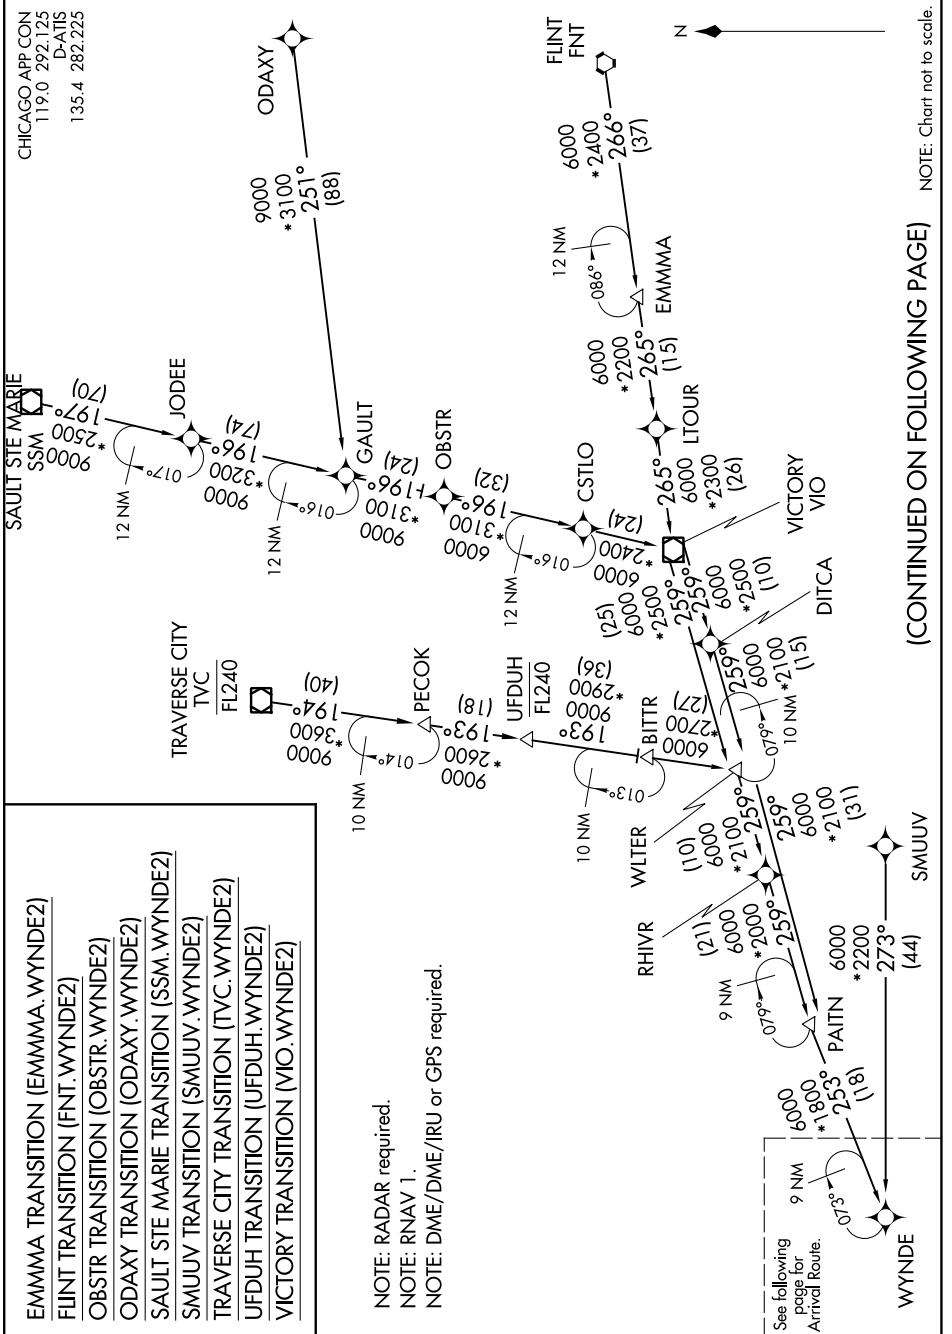

WYNDE TWO ARRIVAL (RNAV) Transition Routes

EC-3, 23 MAR 2023 to 20 APR 2023

(CONTINUED ON FOLLOWING PAGE)

EC-3, 23 MAR 2023 to 20 APR 2023

WYNDE TWO ARRIVAL (RNAV) Transition Routes