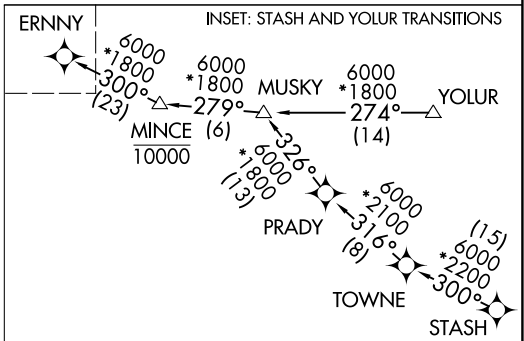

ERNNY SEVEN ARRIVAL (RNAV) Transition Routes

CHICAGO, ILLINOIS

CHICAGO APP CON
119.0 292.125
D-ATIS
135.4 282.225

- NOTE: RADAR required.
- NOTE: RNAV 1.
- NOTE: DME/DME/IRU or GPS required.
- NOTE: YOLUR transition - ATC assigned only.
- NOTE: STASH transition - ATC assigned only.
- NOTE: LYNNI transition: For Milwaukee terminal area departures only.
- NOTE: VIKS transition: ATC assigned only.

- CHDRR TRANSITION (CHDRR.ERNNY7):
- FAALZ TRANSITION (FAALZ.ERNNY7):
- FGHRN TRANSITION (FGHRN.ERNNY7):
- FOLGO TRANSITION (FOLGO.ERNNY7):
- KOHL TRANSITION (KOHLL.ERNNY7):
- LYNNI TRANSITION (LYNNI.ERNNY7):
- PIRPL TRANSITION (PIRPL.ERNNY7):
- STASH TRANSITION (STASH.ERNNY7):
- VIKS TRANSITION (VIKS.ERNNY7):
- YOLUR TRANSITION (YOLUR.ERNNY7):

(CONTINUED ON FOLLOWING PAGE)

NOTE: Chart not to scale.

See following page for Arrival Routes.

ERNNY SEVEN ARRIVAL (RNAV) Transition Routes

EC-3, 23 MAR 2023 to 20 APR 2023

EC-3, 23 MAR 2023 to 20 APR 2023