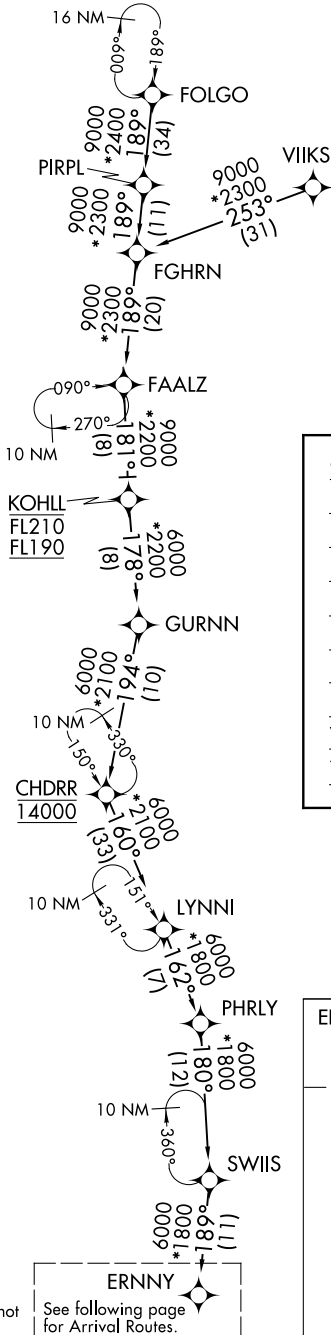

ERNNY SEVEN ARRIVAL (RNAV) Transition Routes

CHICAGO, ILLINOIS

CHICAGO APP CON
119.0 292.125
D-ATIS
135.4 282.225

- NOTE: RADAR required.
- NOTE: RNAV 1.
- NOTE: DME/DME/IRU or GPS required.
- NOTE: YOLUR transition - ATC assigned only.
- NOTE: STASH transition - ATC assigned only.
- NOTE: LYNNI transition: For Milwaukee terminal area departures only.
- NOTE: VIKS transition: ATC assigned only.

- CHDRR TRANSITION (CHDRR.ERNNY7):
- FAALZ TRANSITION (FAALZ.ERNNY7):
- FGHRN TRANSITION (FGHRN.ERNNY7):
- FOLGO TRANSITION (FOLGO.ERNNY7):
- KOHL TRANSITION (KOHLL.ERNNY7):
- LYNNI TRANSITION (LYNNI.ERNNY7):
- PIRPL TRANSITION (PIRPL.ERNNY7):
- STASH TRANSITION (STASH.ERNNY7):
- VIKS TRANSITION (VIKS.ERNNY7):
- YOLUR TRANSITION (YOLUR.ERNNY7):

(CONTINUED ON FOLLOWING PAGE)

NOTE: Chart not to scale.

See following page for Arrival Routes.

ERNNY SEVEN ARRIVAL (RNAV) Transition Routes

EC-3, 23 MAR 2023 to 20 APR 2023

EC-3, 23 MAR 2023 to 20 APR 2023