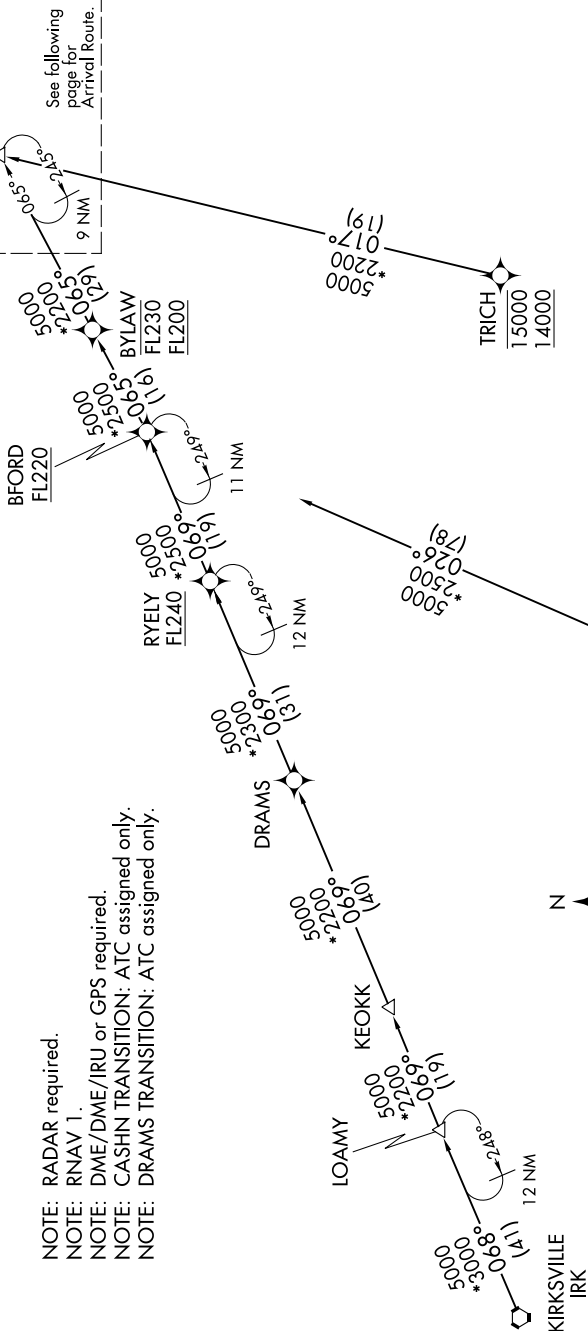

BENKY SIX ARRIVAL (RNAV) Transition Routes

EC-3, 23 MAR 2023 to 20 APR 2023

CHICAGO APP CON
119.0 292.125
D-ATIS
135.4 282.225

- NOTE: RADAR required.
- NOTE: RNAV 1.
- NOTE: DME/DME/IRU or GPS required.
- NOTE: CASHN TRANSITION: ATC assigned only.
- NOTE: DRAMS TRANSITION: ATC assigned only.

BFORD TRANSITION (BFORD.BENKY6):
BYLAW TRANSITION (BYLAW.BENKY6):
CASHN TRANSITION (CASHN.BENKY6):
DRAMS TRANSITION (DRAMS.BENKY6):
KIRKSVILLE TRANSITION (IRK.BENKY6):
LOAMY TRANSITION (LOAMY.BENKY6):
TRICH TRANSITION (TRICH.BENKY6):

(CONTINUED ON FOLLOWING PAGE)

NOTE: Chart not to scale.

EC-3, 23 MAR 2023 to 20 APR 2023