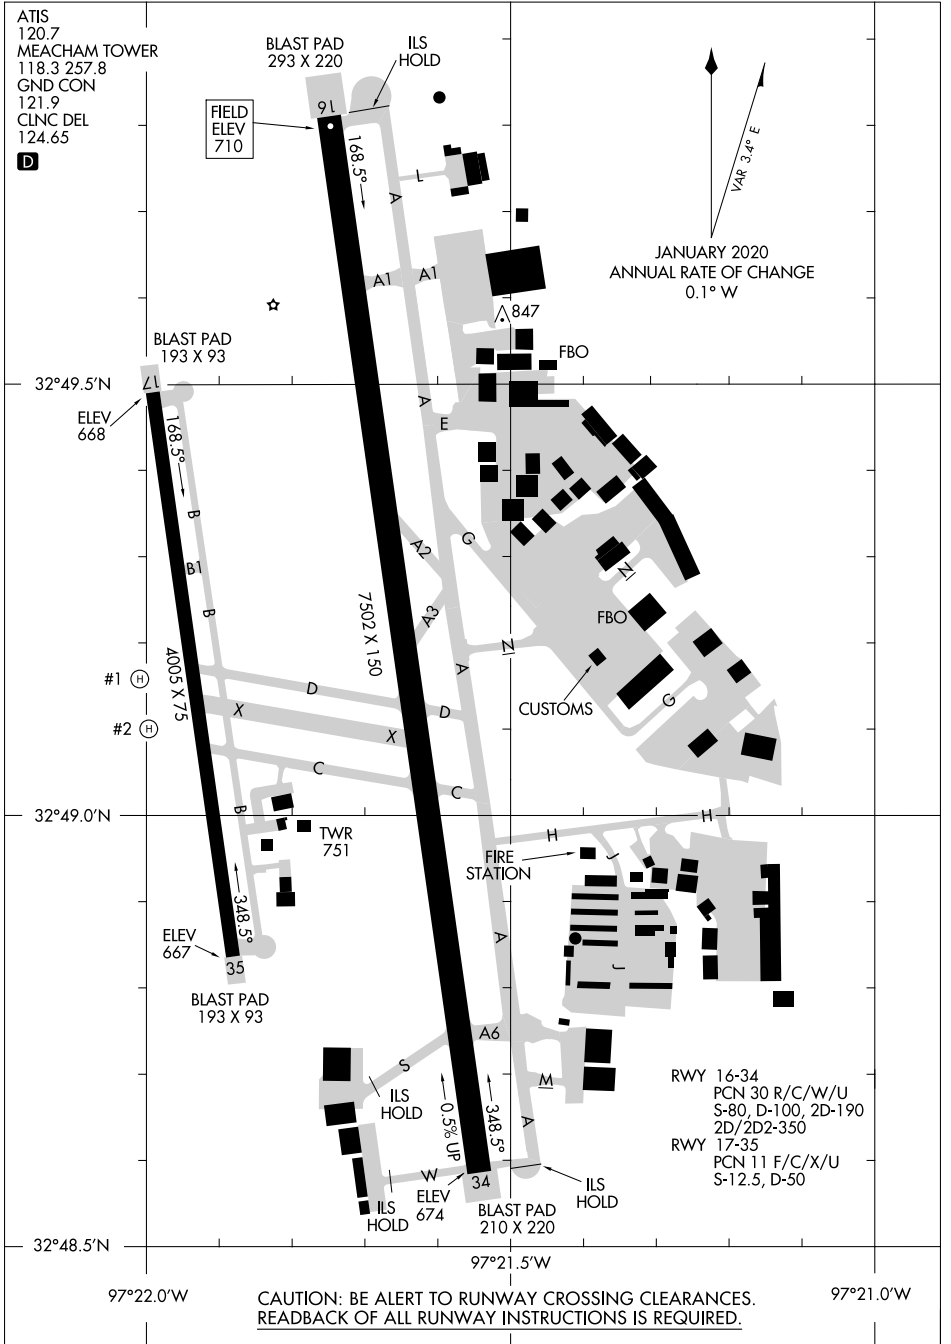

22251

# AIRPORT DIAGRAM

FORT WORTH MEACHAM INTL (F'TW)  
FORT WORTH, TEXAS

AL-159 (FAA)

SC-2, 23 MAR 2023 to 20 APR 2023

SC-2, 23 MAR 2023 to 20 APR 2023

CAUTION: BE ALERT TO RUNWAY CROSSING CLEARANCES.  
READBACK OF ALL RUNWAY INSTRUCTIONS IS REQUIRED.

# AIRPORT DIAGRAM

FORT WORTH, TEXAS  
FORT WORTH MEACHAM INTL (F'TW)

22251